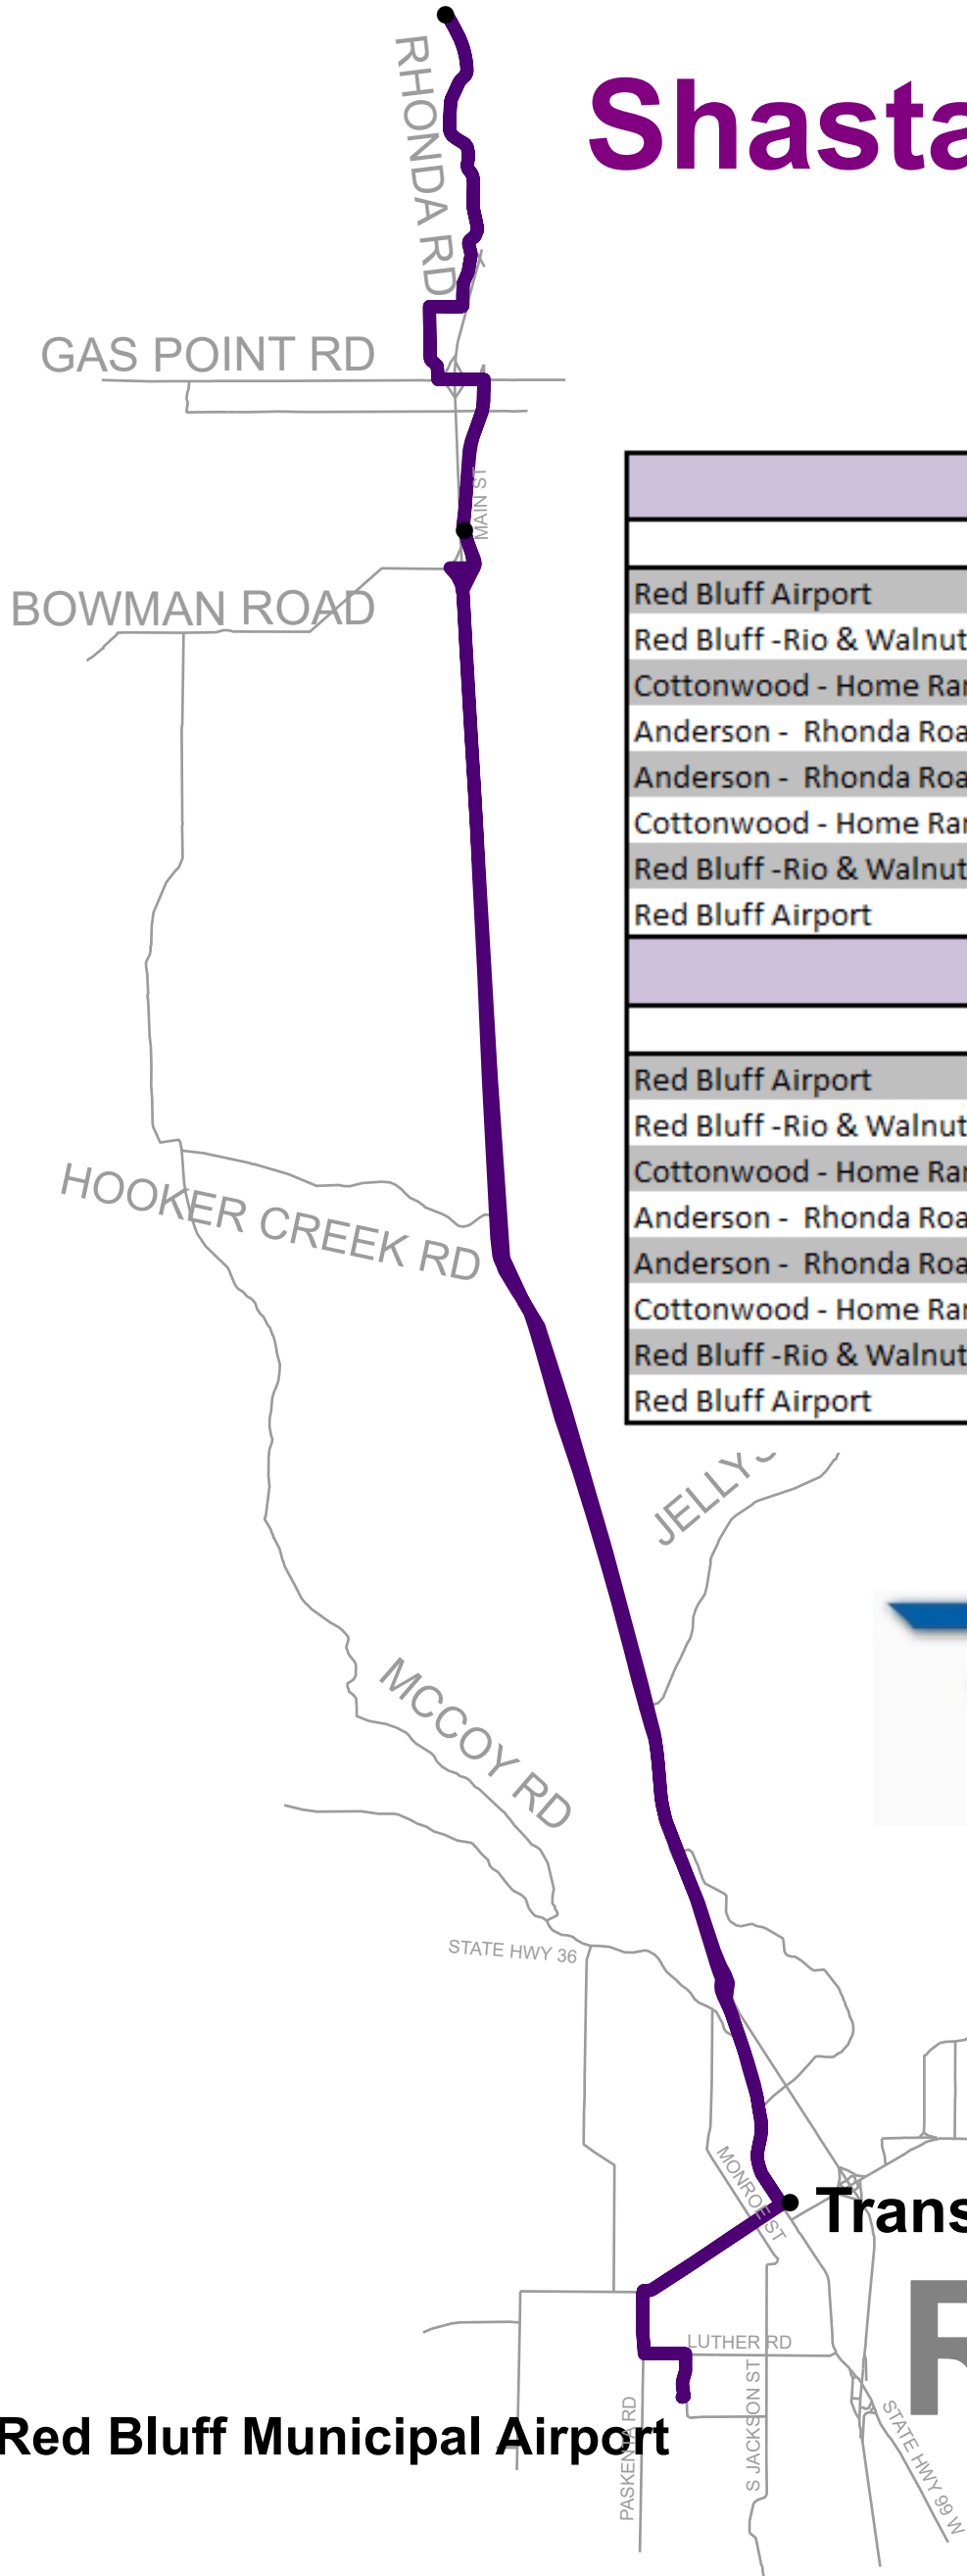

# Anderson

**Walmart Supercenter**

## Shasta/Tehama Connect

**Regional Express -  
Red Bluff to Anderson**

Monday through Friday					
Red Bluff Airport	7:30 AM	9:30 AM	11:30 AM	3:30 PM	5:30 PM
Red Bluff -Rio & Walnut Streets	7:45 AM	9:45 AM	11:45 AM	3:45 PM	5:45 PM
Cottonwood - Home Ranch Properties	8:05 AM	10:05 AM	12:05 PM	4:05 PM	6:05 PM
Anderson - Rhonda Road-Arrive	8:15 AM	10:15 AM	12:15 PM	4:15 PM	6:15 PM
Anderson - Rhonda Road-Depart	8:20 AM	10:20 AM	12:20 PM	4:20 PM	6:20 PM
Cottonwood - Home Ranch Properties	8:30 AM	10:30 AM	12:30 PM	4:30 PM	6:30 PM
Red Bluff -Rio & Walnut Streets	8:50 AM	10:50 AM	12:50 PM	4:50 PM	6:50 PM
Red Bluff Airport	9:05 AM	11:05 AM	1:05 PM	5:05 PM	7:05 PM
Saturday Service					
Red Bluff Airport	9:30 AM	11:30 AM	3:30 PM		
Red Bluff -Rio & Walnut Streets	9:45 AM	11:45 AM	3:45 PM		
Cottonwood - Home Ranch Properties	10:05 AM	12:05 PM	4:05 PM		
Anderson - Rhonda Road-Arrive	10:15 AM	12:15 PM	4:15 PM		
Anderson - Rhonda Road-Depart	10:20 AM	12:20 PM	4:20 PM		
Cottonwood - Home Ranch Properties	10:30 AM	12:30 PM	4:30 PM		
Red Bluff -Rio & Walnut Streets	10:50 AM	12:50 PM	4:50 PM		
Red Bluff Airport	11:05 AM	1:05 PM	5:05 PM		

**Transportation Center**

# Red Bluff

**Red Bluff Municipal Airport**