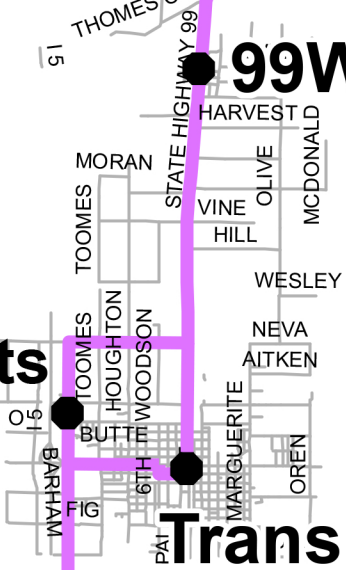

# Saturday Route 6 Red Bluff - Corning Rolling Hills Casino

Red Bluff

Bus & Ride

Harvey's Market

Saturday Service Route 6	AM	AM	PM	PM
Rio & Walnut - Bus & Ride	8:30	10:00	12:30	2:00
Harvey's Market-Proberta	8:50	10:20	12:50	2:20
99W @ Sonoma-Richfield	8:57	10:27	12:57	2:27
Spring Mountain Apts-Corning	9:03	10:33	1:03	2:33
South Ave @ 99W	9:08	10:38	1:08	2:38
Rolling Hills Casino	9:12	10:42	1:12	2:42
South Ave @ 99W	9:16	10:42	1:16	2:46
Corning Chevrolet	9:20	10:50	1:20	2:50
Corning Transportation Center	9:25	10:55	1:25	2:55
Harvey's Market-Proberta	9:37	11:07	1:37	3:07
Rio & Walnut - Bus & Ride	10:00	11:30	2:00	3:30

99W & Sonoma

Spring Mtn. Apts

Transportation Center

South Ave.

Corning

Rolling Hills

Exact Change is Required for Fares and Passes.  
Buy a Pass from your Driver.  
Drivers Do Not Carry Change.  
For Additional Information Please Call (530) 385-2877