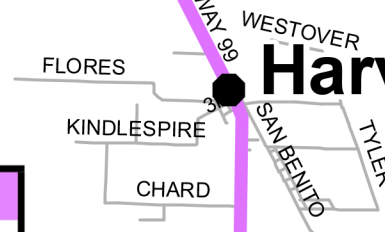

# Saturday Route 6 Red Bluff - Corning Rolling Hills Casino

Red Bluff

Bus & Ride

Harvey's Market

Saturday Service Route 6	AM	AM	PM	PM
Rio & Walnut - Bus & Ride	8:30	10:00	12:30	2:00
Harvey's Market-Proberta	8:50	10:20	12:50	2:20
99W @ Sonoma-Richfield	8:57	10:27	12:57	2:27
Spring Mountain Apts-Corning	9:03	10:33	1:03	2:33
South Ave @ 99W	9:08	10:38	1:08	2:38
Rolling Hills Casino	9:12	10:42	1:12	2:42
South Ave @ 99W	9:16	10:42	1:16	2:46
Corning Chevrolet	9:20	10:50	1:20	2:50
Corning Transportation Center	9:25	10:55	1:25	2:55
Harvey's Market-Proberta	9:37	11:07	1:37	3:07
Rio & Walnut - Bus & Ride	10:00	11:30	2:00	3:30