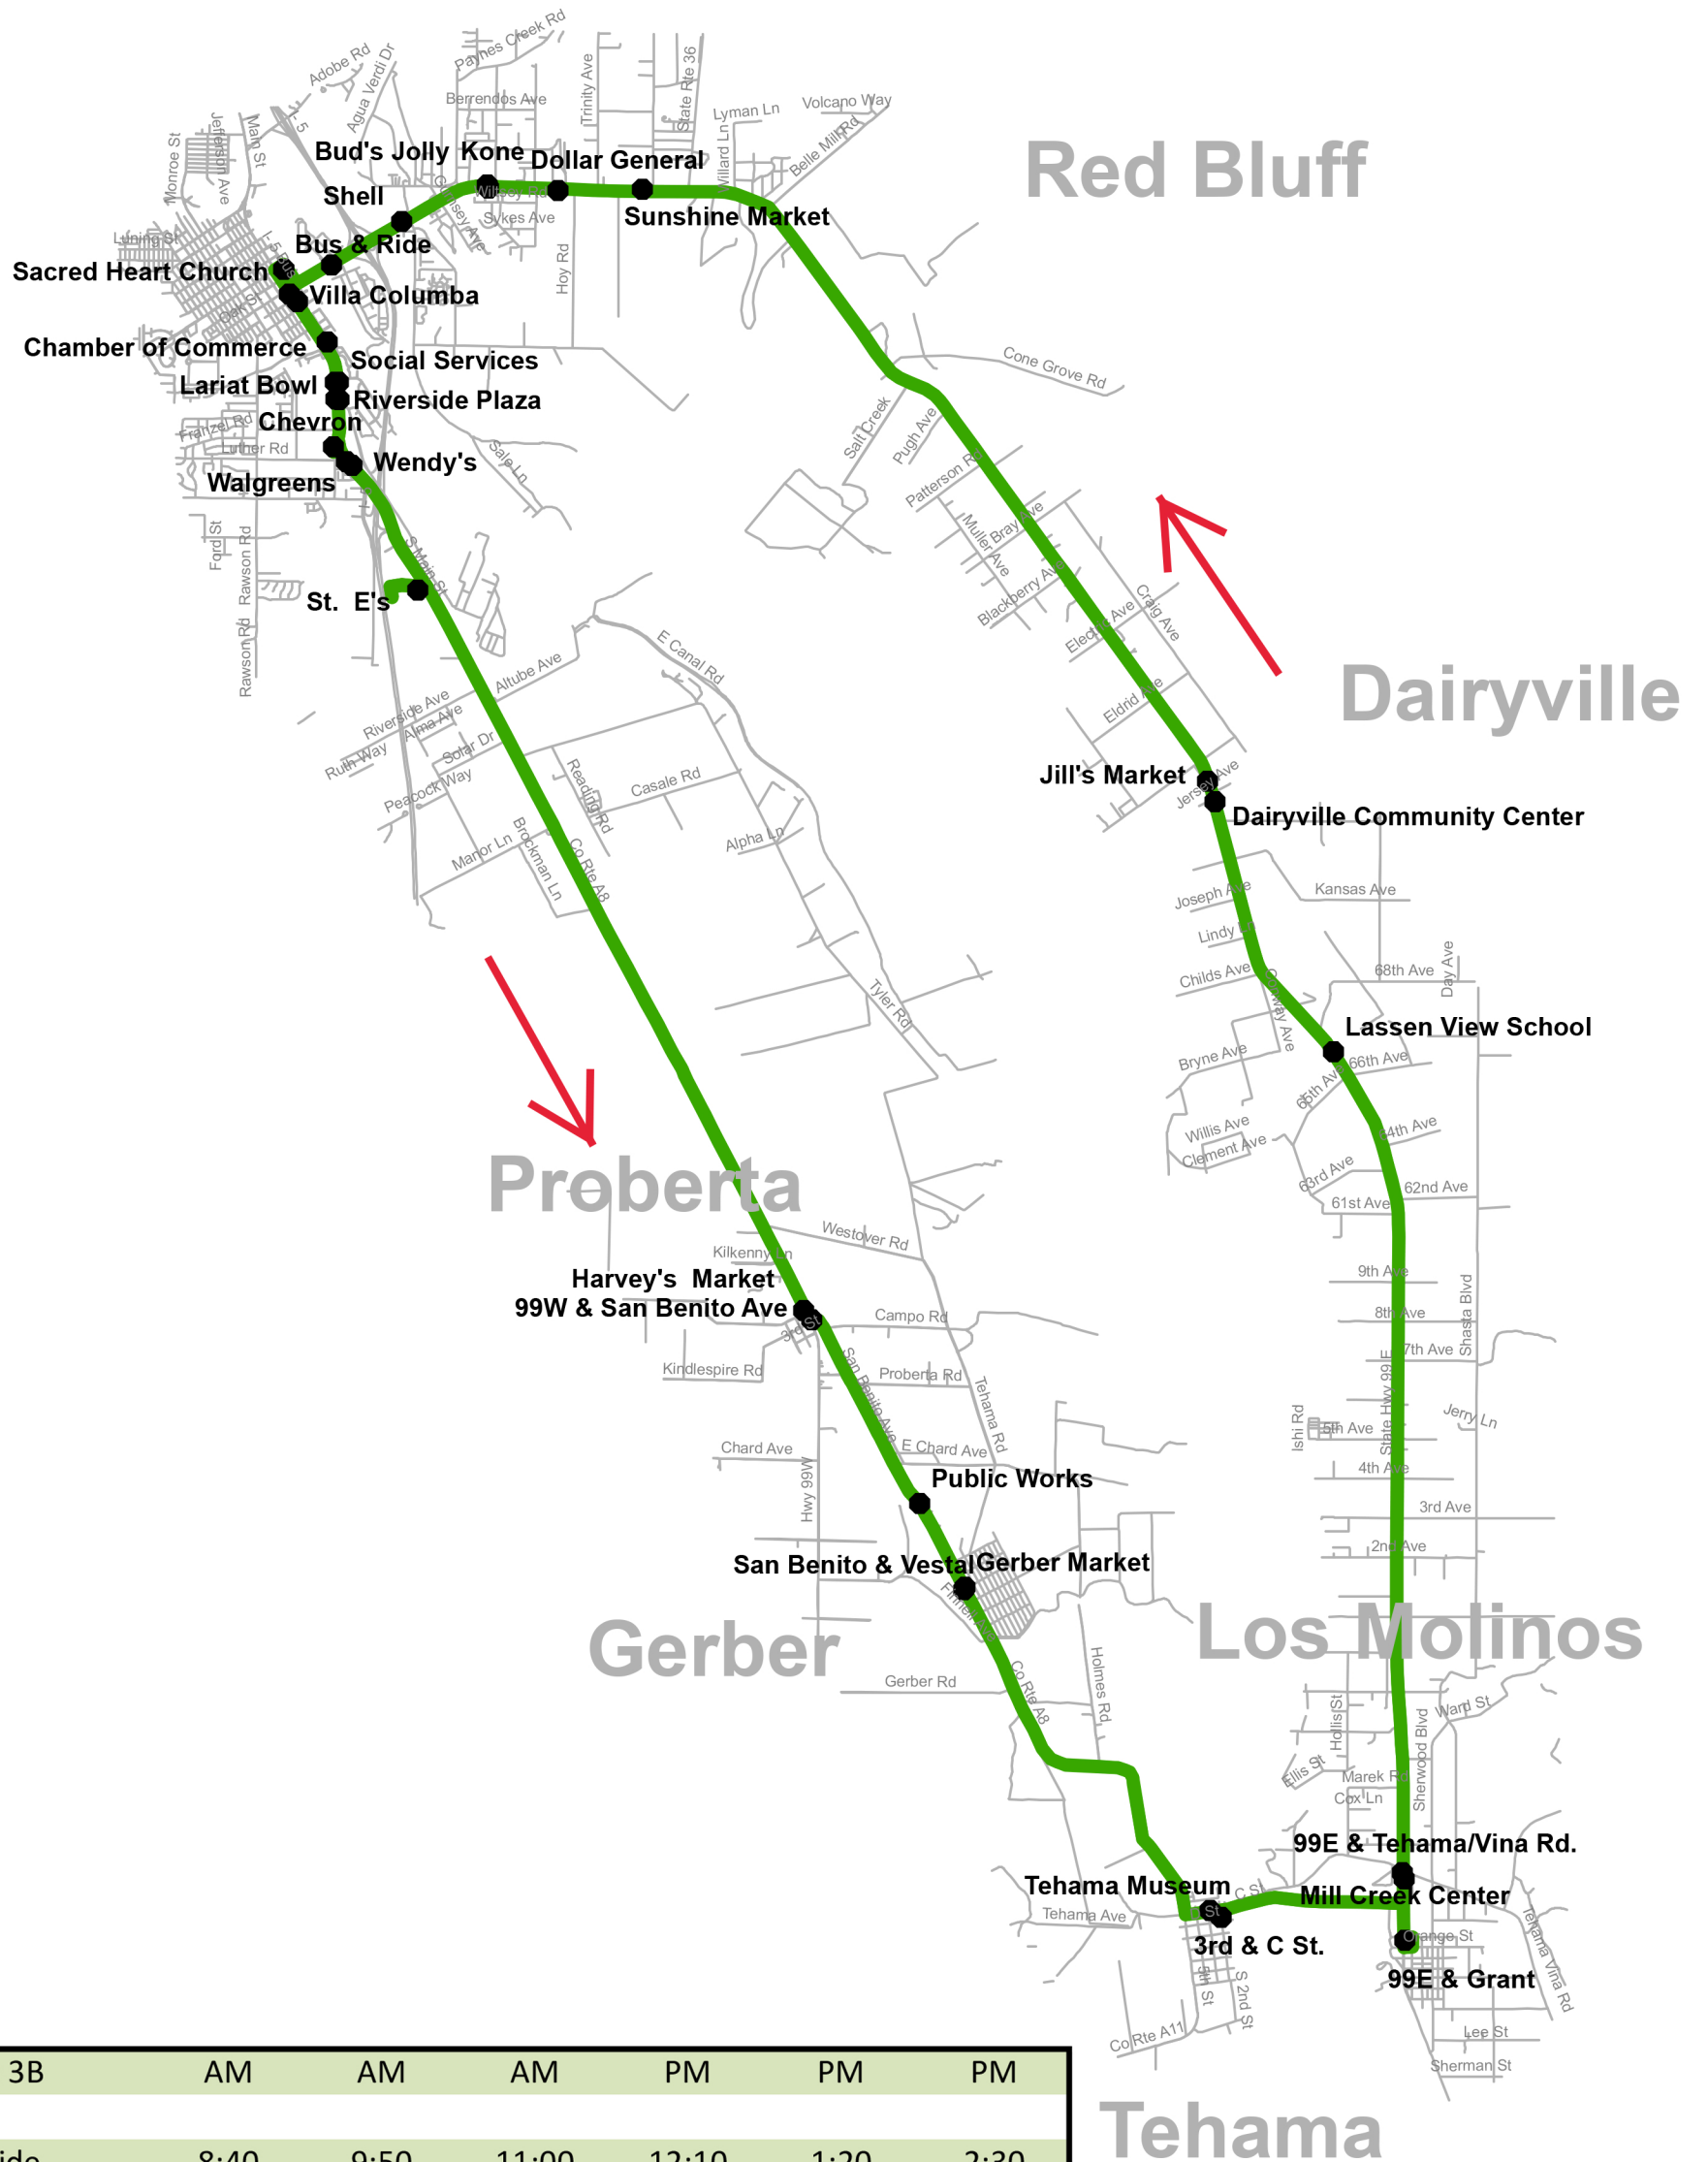

Saturday Route 3 - B

Regional - Red Bluff
Los Molinos, Gerber

Saturday Service Route 3B	AM	AM	AM	PM	PM	PM
Rio & Walnut - Bus & Ride	8:40	9:50	11:00	12:10	1:20	2:30
St. Elizabeth's Hosp.	8:52	10:02	11:12	12:22	1:32	2:42
Across from Public Works	9:00	10:10	11:20	12:30	1:40	2:50
Tehama C @ 3rd	9:06	10:16	11:26	12:36	1:46	2:56
99E @ Grant	9:10	10:20	11:30	12:40	1:50	3:00
Dairyville Comm. Center	9:24	10:34	11:44	12:54	2:04	3:14
R.B. Sunshine Market	9:32	10:42	11:52	1:02	2:12	3:22
Rio & Walnut - Bus & Ride	9:50	11:00	12:10	1:20	2:30	3:40

Exact Change is Required for Fares and Passes.
Buy a Pass from your Driver.
Drivers Do Not Carry Change.
For Additional Information Please Call (530) 385- 2877

Tehama Rural Area eXpress