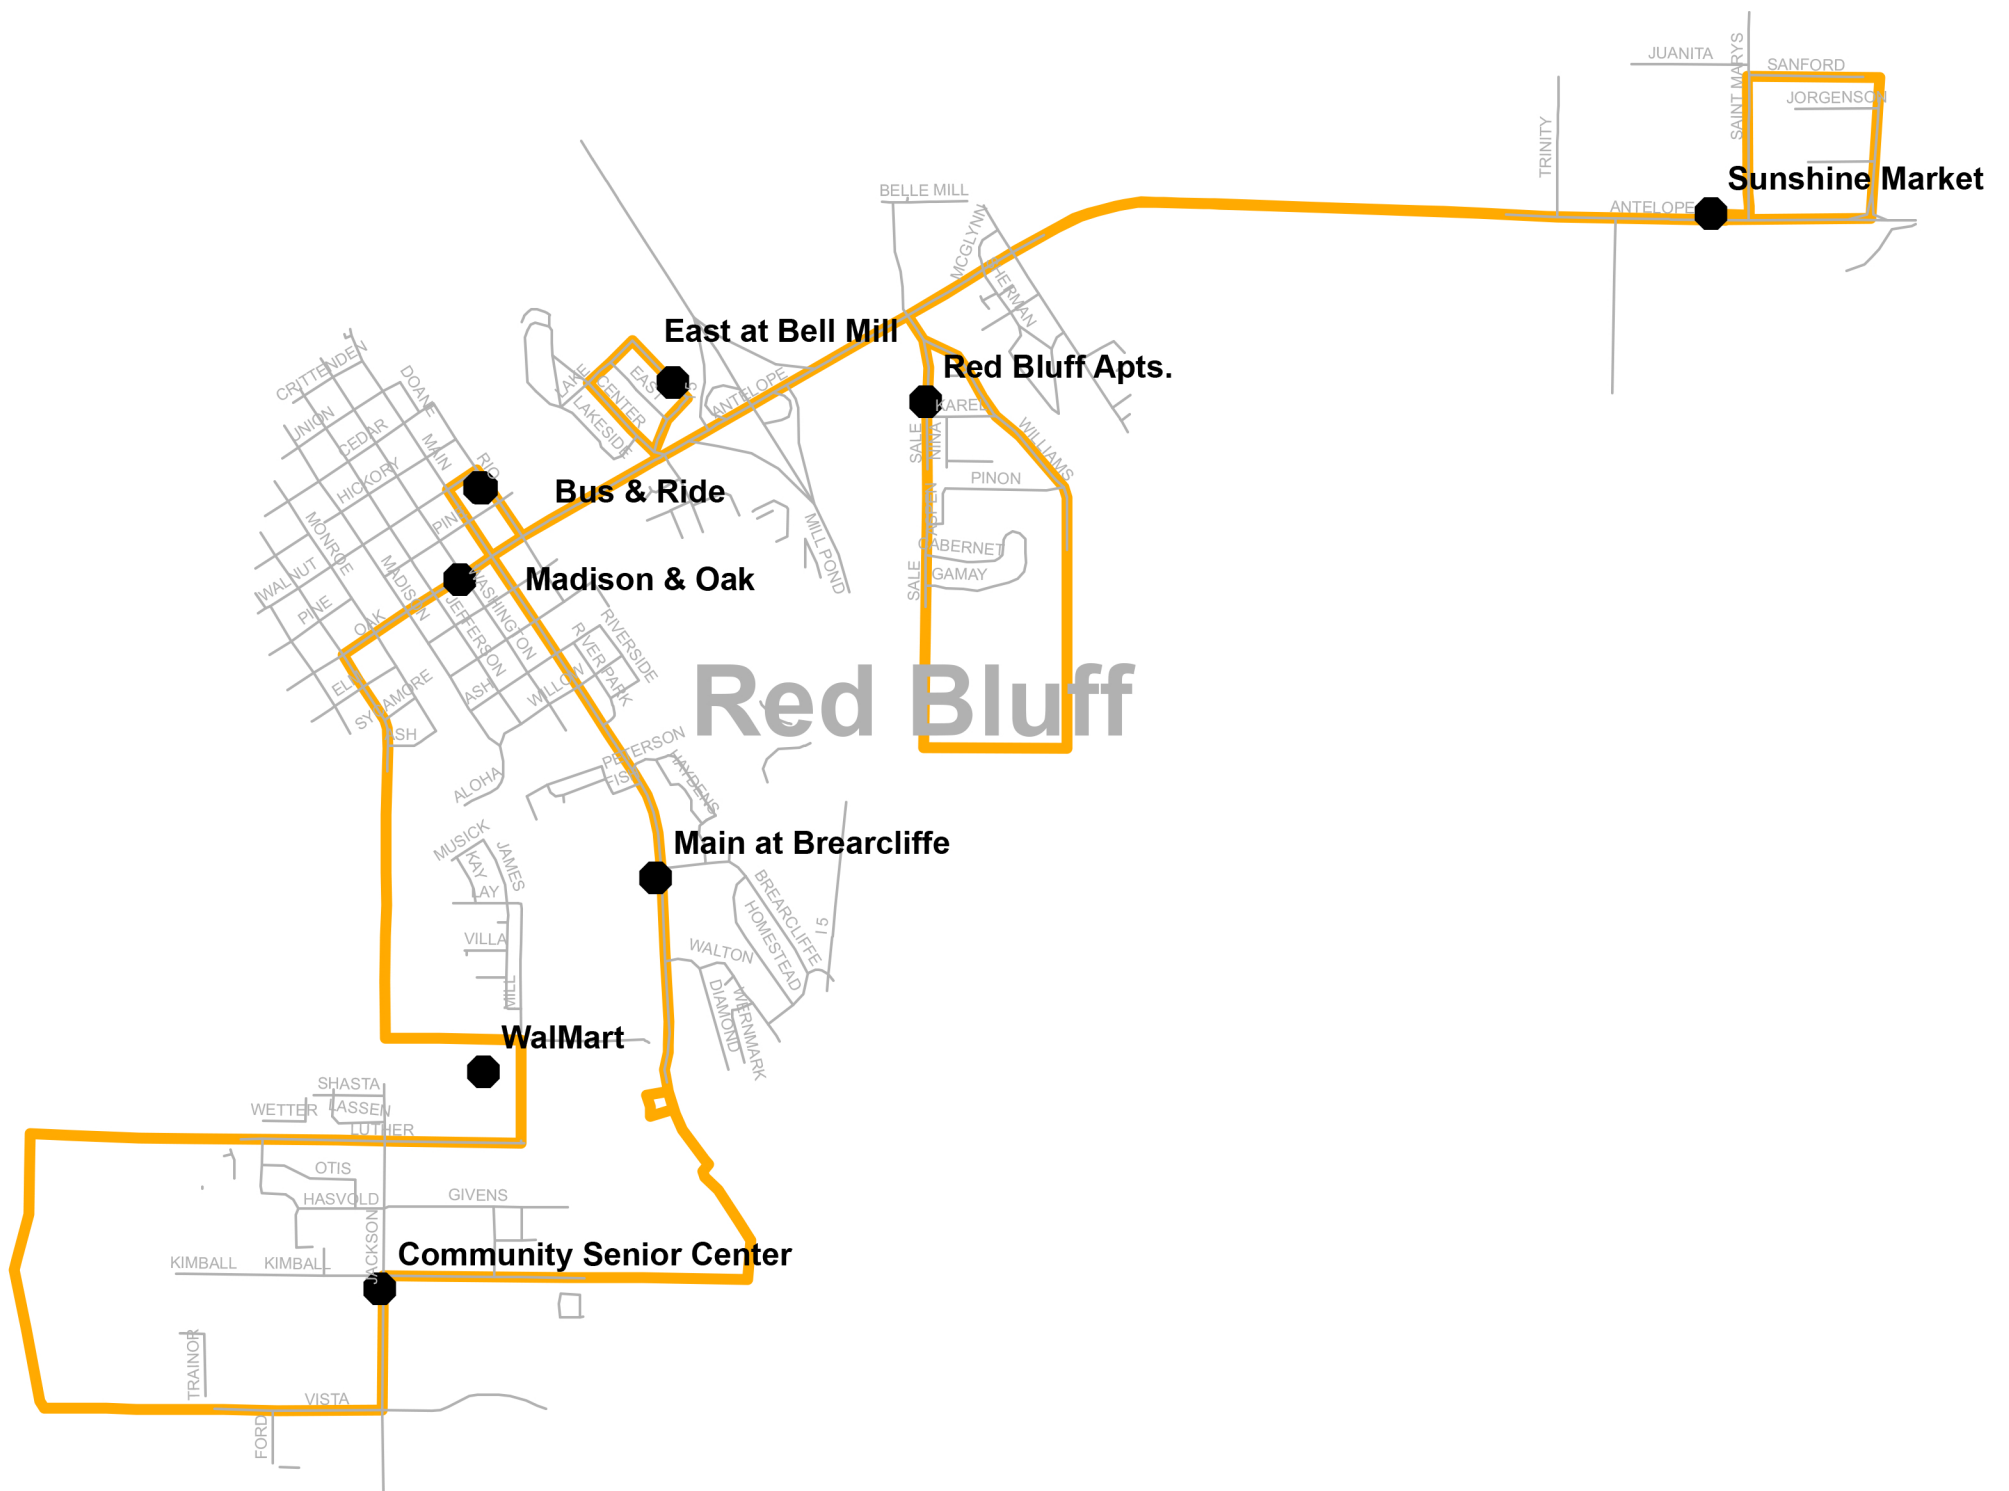

Saturday Route 2

City - Red Bluff
Antelope/Jackson Area

Saturday Service Route 2	AM	AM	AM	PM	PM	PM	PM
Rio & Walnut - Bus & Ride	9:00	10:00	11:00	12:00	1:00	2:00	3:00
Red Bluff Apartments	9:05	10:05	11:05	12:05	1:05	2:05	3:05
Frontier Village	9:10	10:10	11:10	12:10	1:10	2:10	3:10
Sunshine Market	9:15	10:15	11:15	12:15	1:15	2:15	3:15
East & Bell Mill	9:25	10:25	11:25	12:25	1:25	2:25	3:25
Rio & Walnut - Bus & Ride	9:30	10:30	11:30	12:30	1:30	2:30	3:30
Chevron	9:34	10:34	11:34	12:34	1:34	2:34	3:34
Community Senior Center	9:42	10:42	11:42	12:42	1:42	2:42	3:42
Walmart/Mill Street	9:50	10:50	11:50	12:50	1:50	2:50	3:50
City Hall	9:55	10:55	11:55	12:55	1:55	2:55	3:55
Rio & Walnut - Bus & Ride	9:59	10:59	11:59	12:59	1:59	2:59	3:59

**Exact Change is Required for Fares and Passes.
Buy a Pass from your Driver.
Drivers Do Not Carry Change.
For Additional Information Please Call (530) 385- 2877**