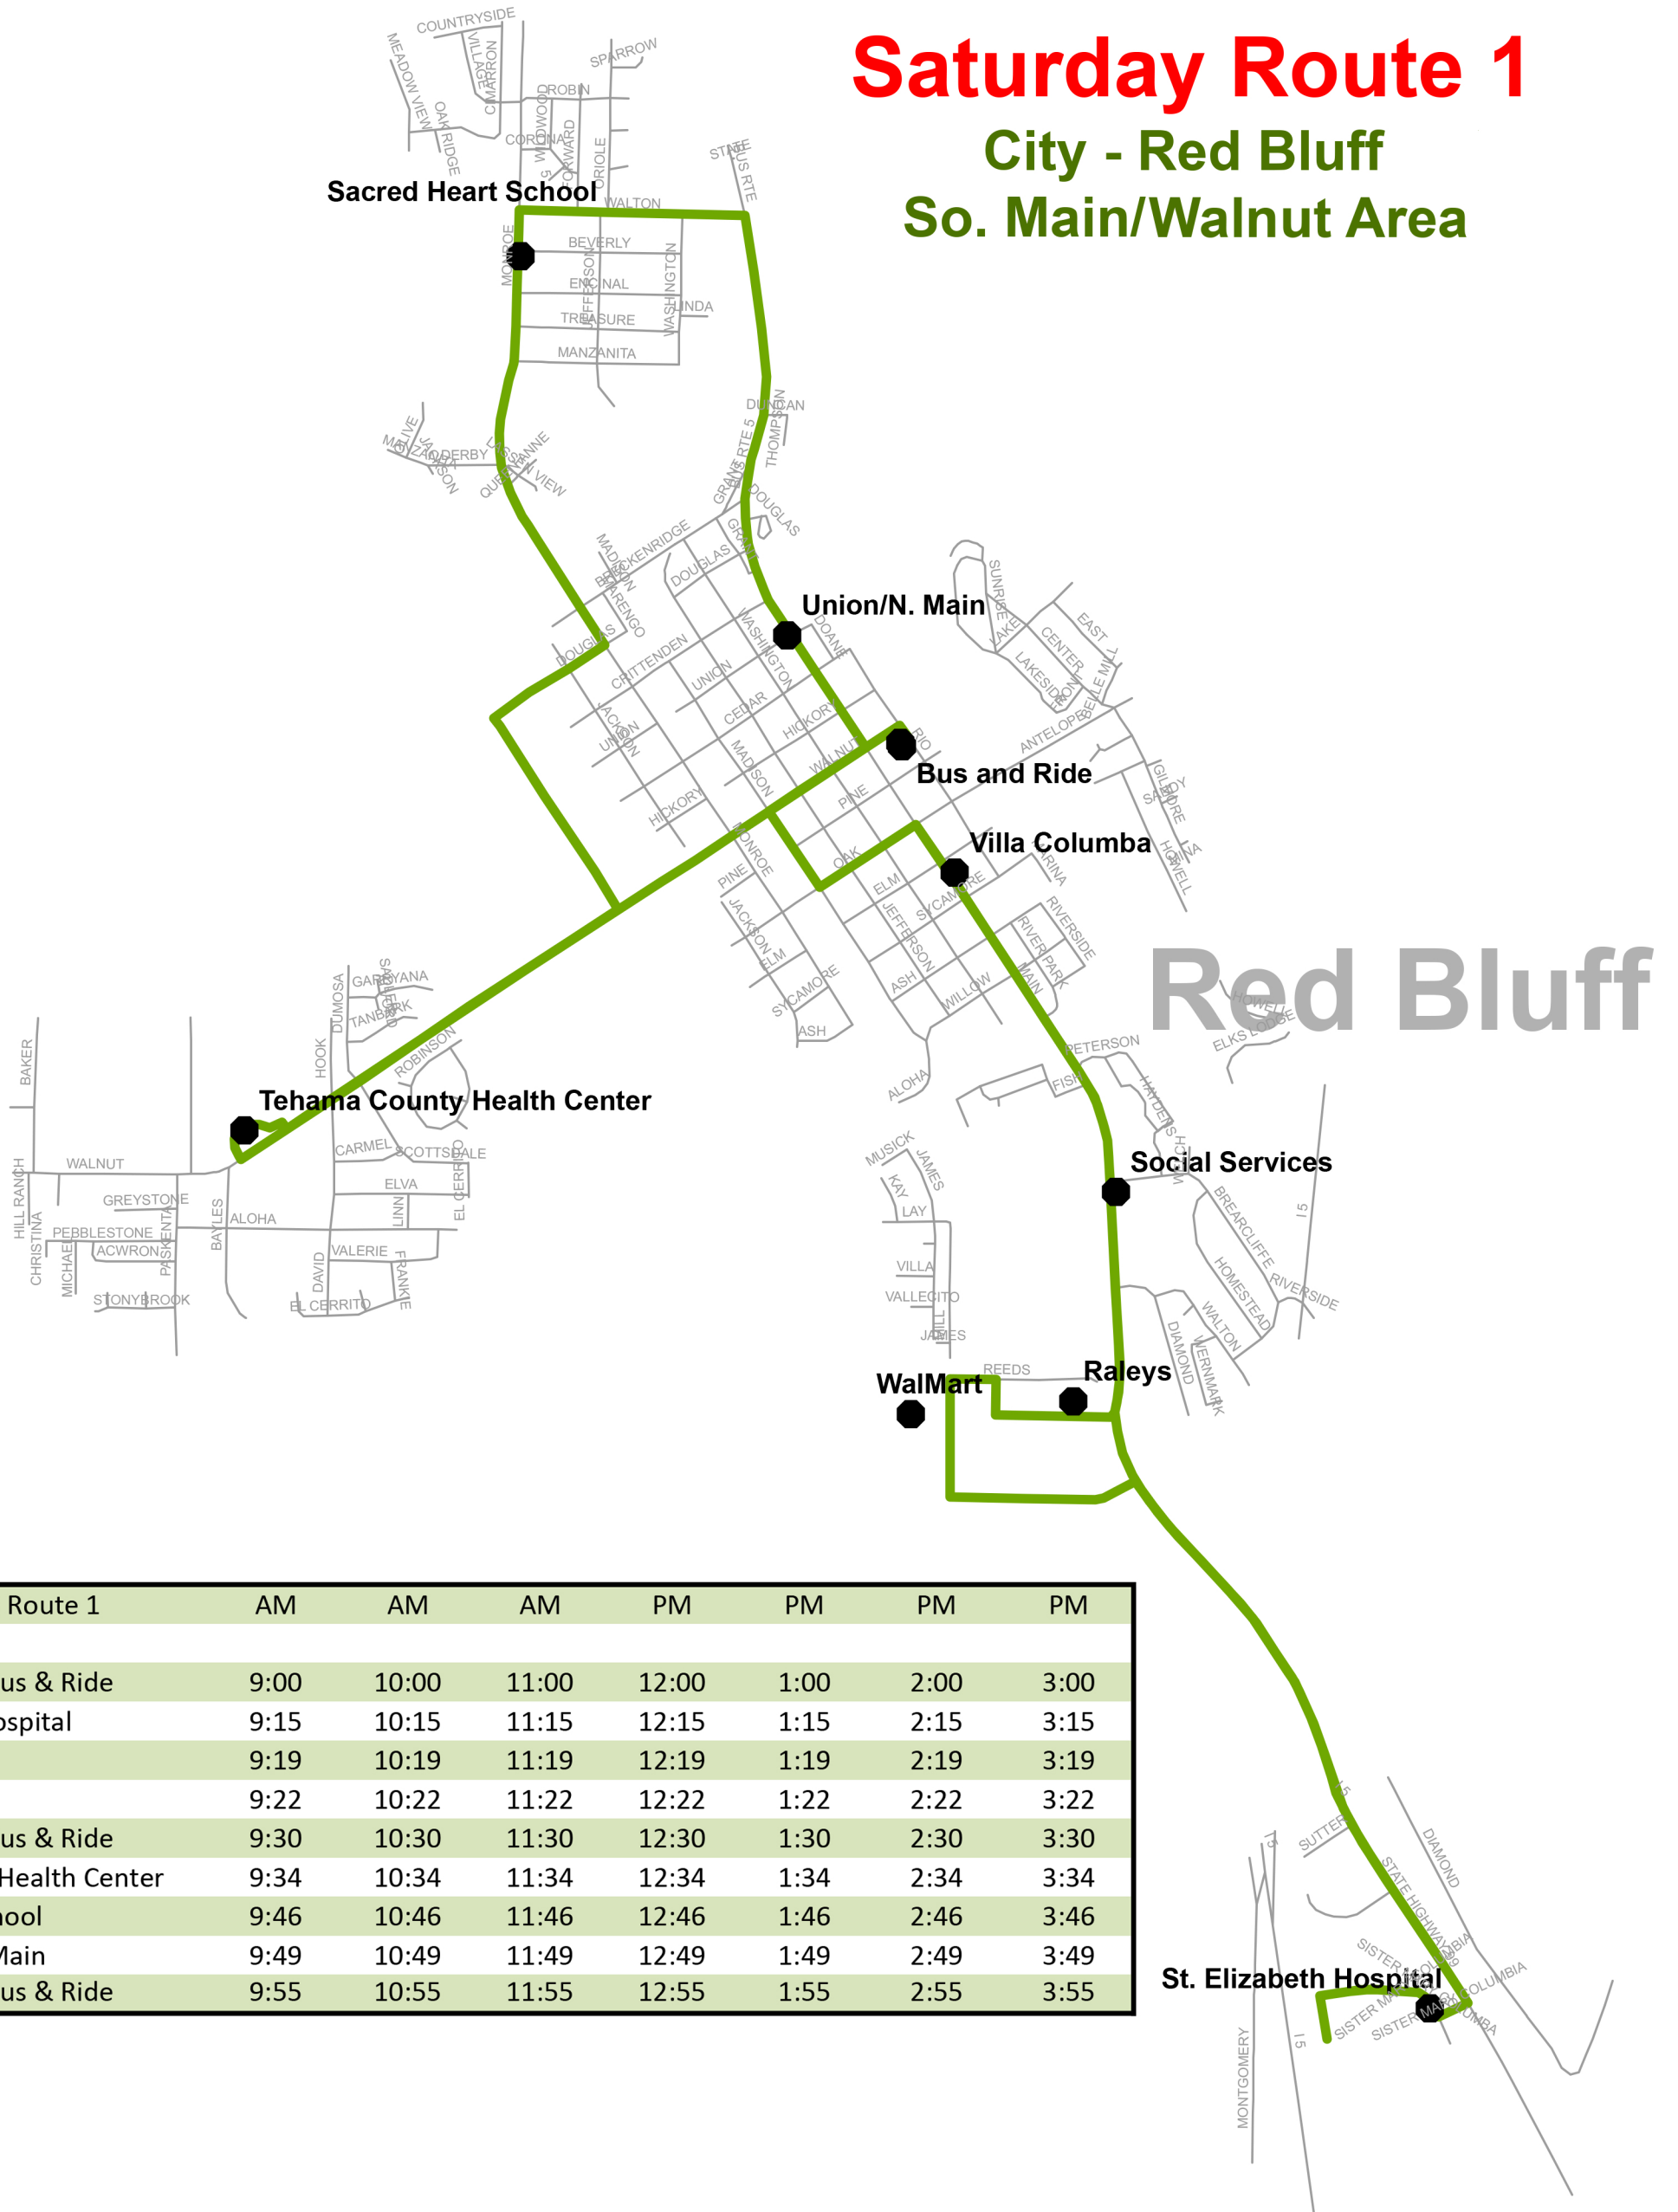

Saturday Route 1

City - Red Bluff

So. Main/Walnut Area

Saturday Service Route 1	AM	AM	AM	PM	PM	PM	PM
Rio & Walnut - Bus & Ride	9:00	10:00	11:00	12:00	1:00	2:00	3:00
St. Elizabeth's Hospital	9:15	10:15	11:15	12:15	1:15	2:15	3:15
Social Services	9:19	10:19	11:19	12:19	1:19	2:19	3:19
Villa Columba	9:22	10:22	11:22	12:22	1:22	2:22	3:22
Rio & Walnut - Bus & Ride	9:30	10:30	11:30	12:30	1:30	2:30	3:30
Tehama County Health Center	9:34	10:34	11:34	12:34	1:34	2:34	3:34
Sacred Heart School	9:46	10:46	11:46	12:46	1:46	2:46	3:46
Union & North Main	9:49	10:49	11:49	12:49	1:49	2:49	3:49
Rio & Walnut - Bus & Ride	9:55	10:55	11:55	12:55	1:55	2:55	3:55

Exact Change is Required for Fares and Passes.
 Buy a Pass from your Driver.
 Drivers Do Not Carry Change.
 For Additional Information Please Call (530) 385- 2877