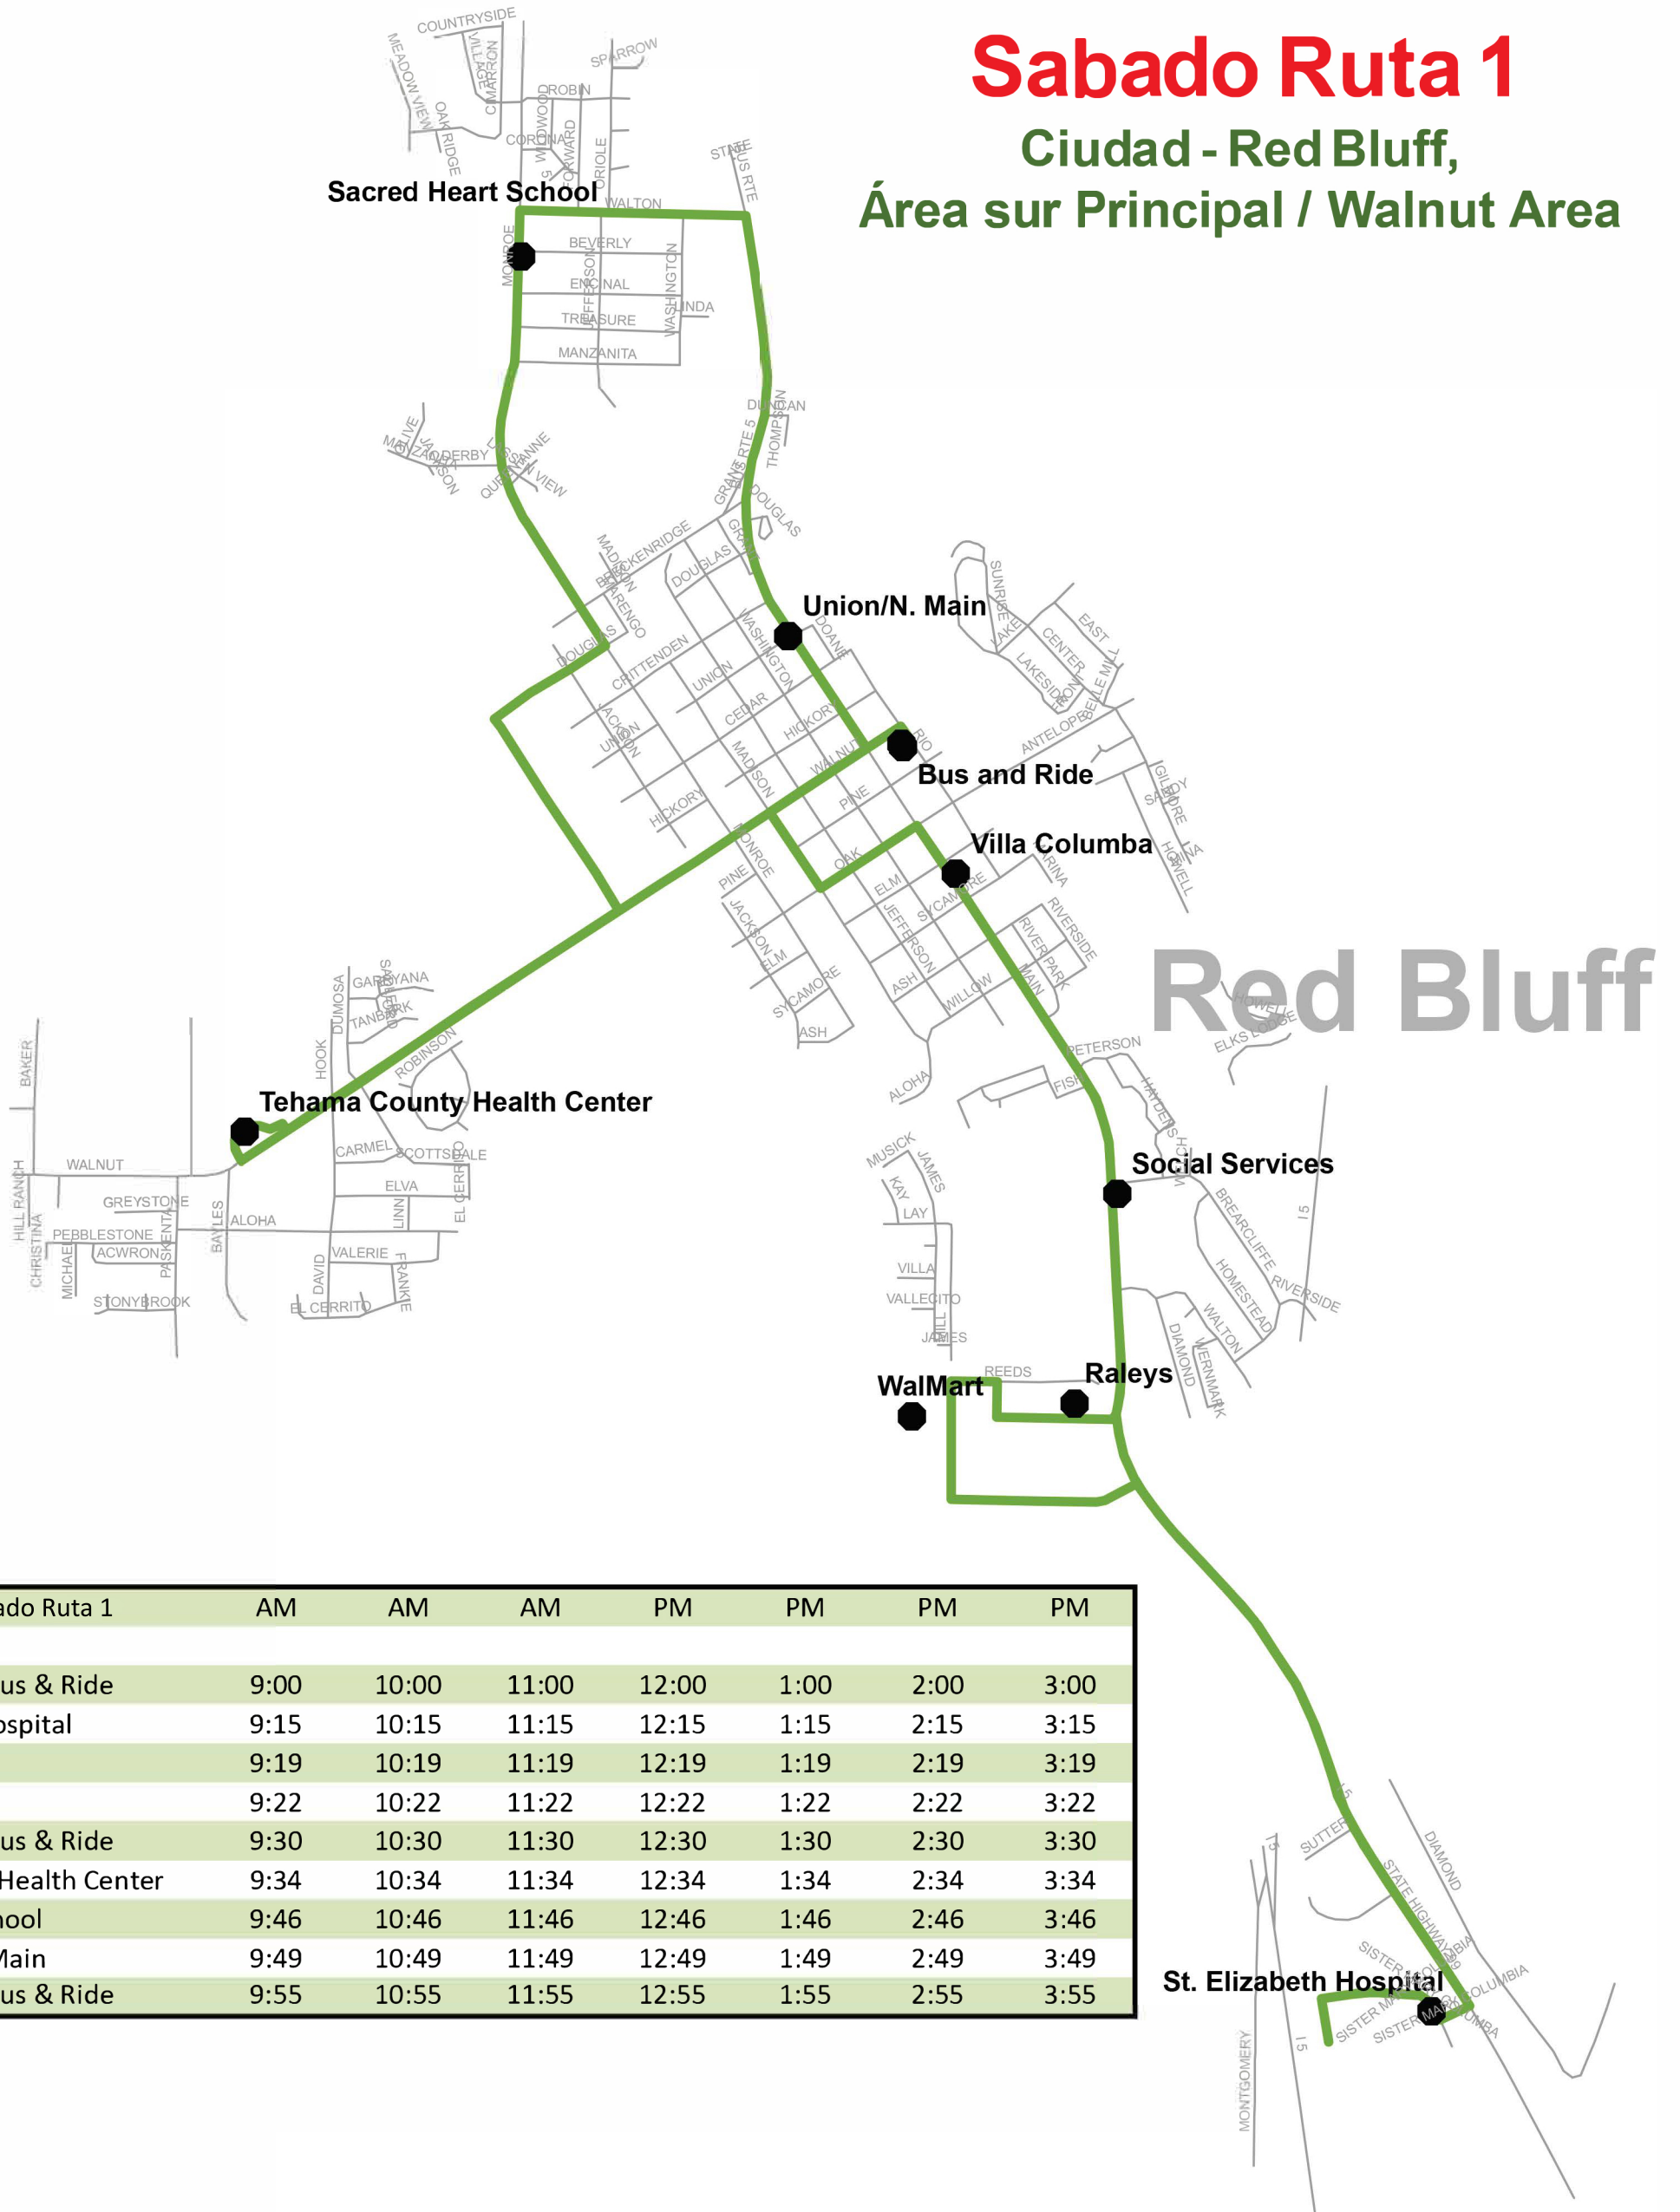

Sabado Ruta 1

Ciudad - Red Bluff, Área sur Principal / Walnut Area

Servicio para Sabado Ruta 1	AM	AM	AM	PM	PM	PM	PM
Rio & Walnut - Bus & Ride	9:00	10:00	11:00	12:00	1:00	2:00	3:00
St. Elizabeth's Hospital	9:15	10:15	11:15	12:15	1:15	2:15	3:15
Social Services	9:19	10:19	11:19	12:19	1:19	2:19	3:19
Villa Columba	9:22	10:22	11:22	12:22	1:22	2:22	3:22
Rio & Walnut - Bus & Ride	9:30	10:30	11:30	12:30	1:30	2:30	3:30
Tehama County Health Center	9:34	10:34	11:34	12:34	1:34	2:34	3:34
Sacred Heart School	9:46	10:46	11:46	12:46	1:46	2:46	3:46
Union & North Main	9:49	10:49	11:49	12:49	1:49	2:49	3:49
Rio & Walnut - Bus & Ride	9:55	10:55	11:55	12:55	1:55	2:55	3:55