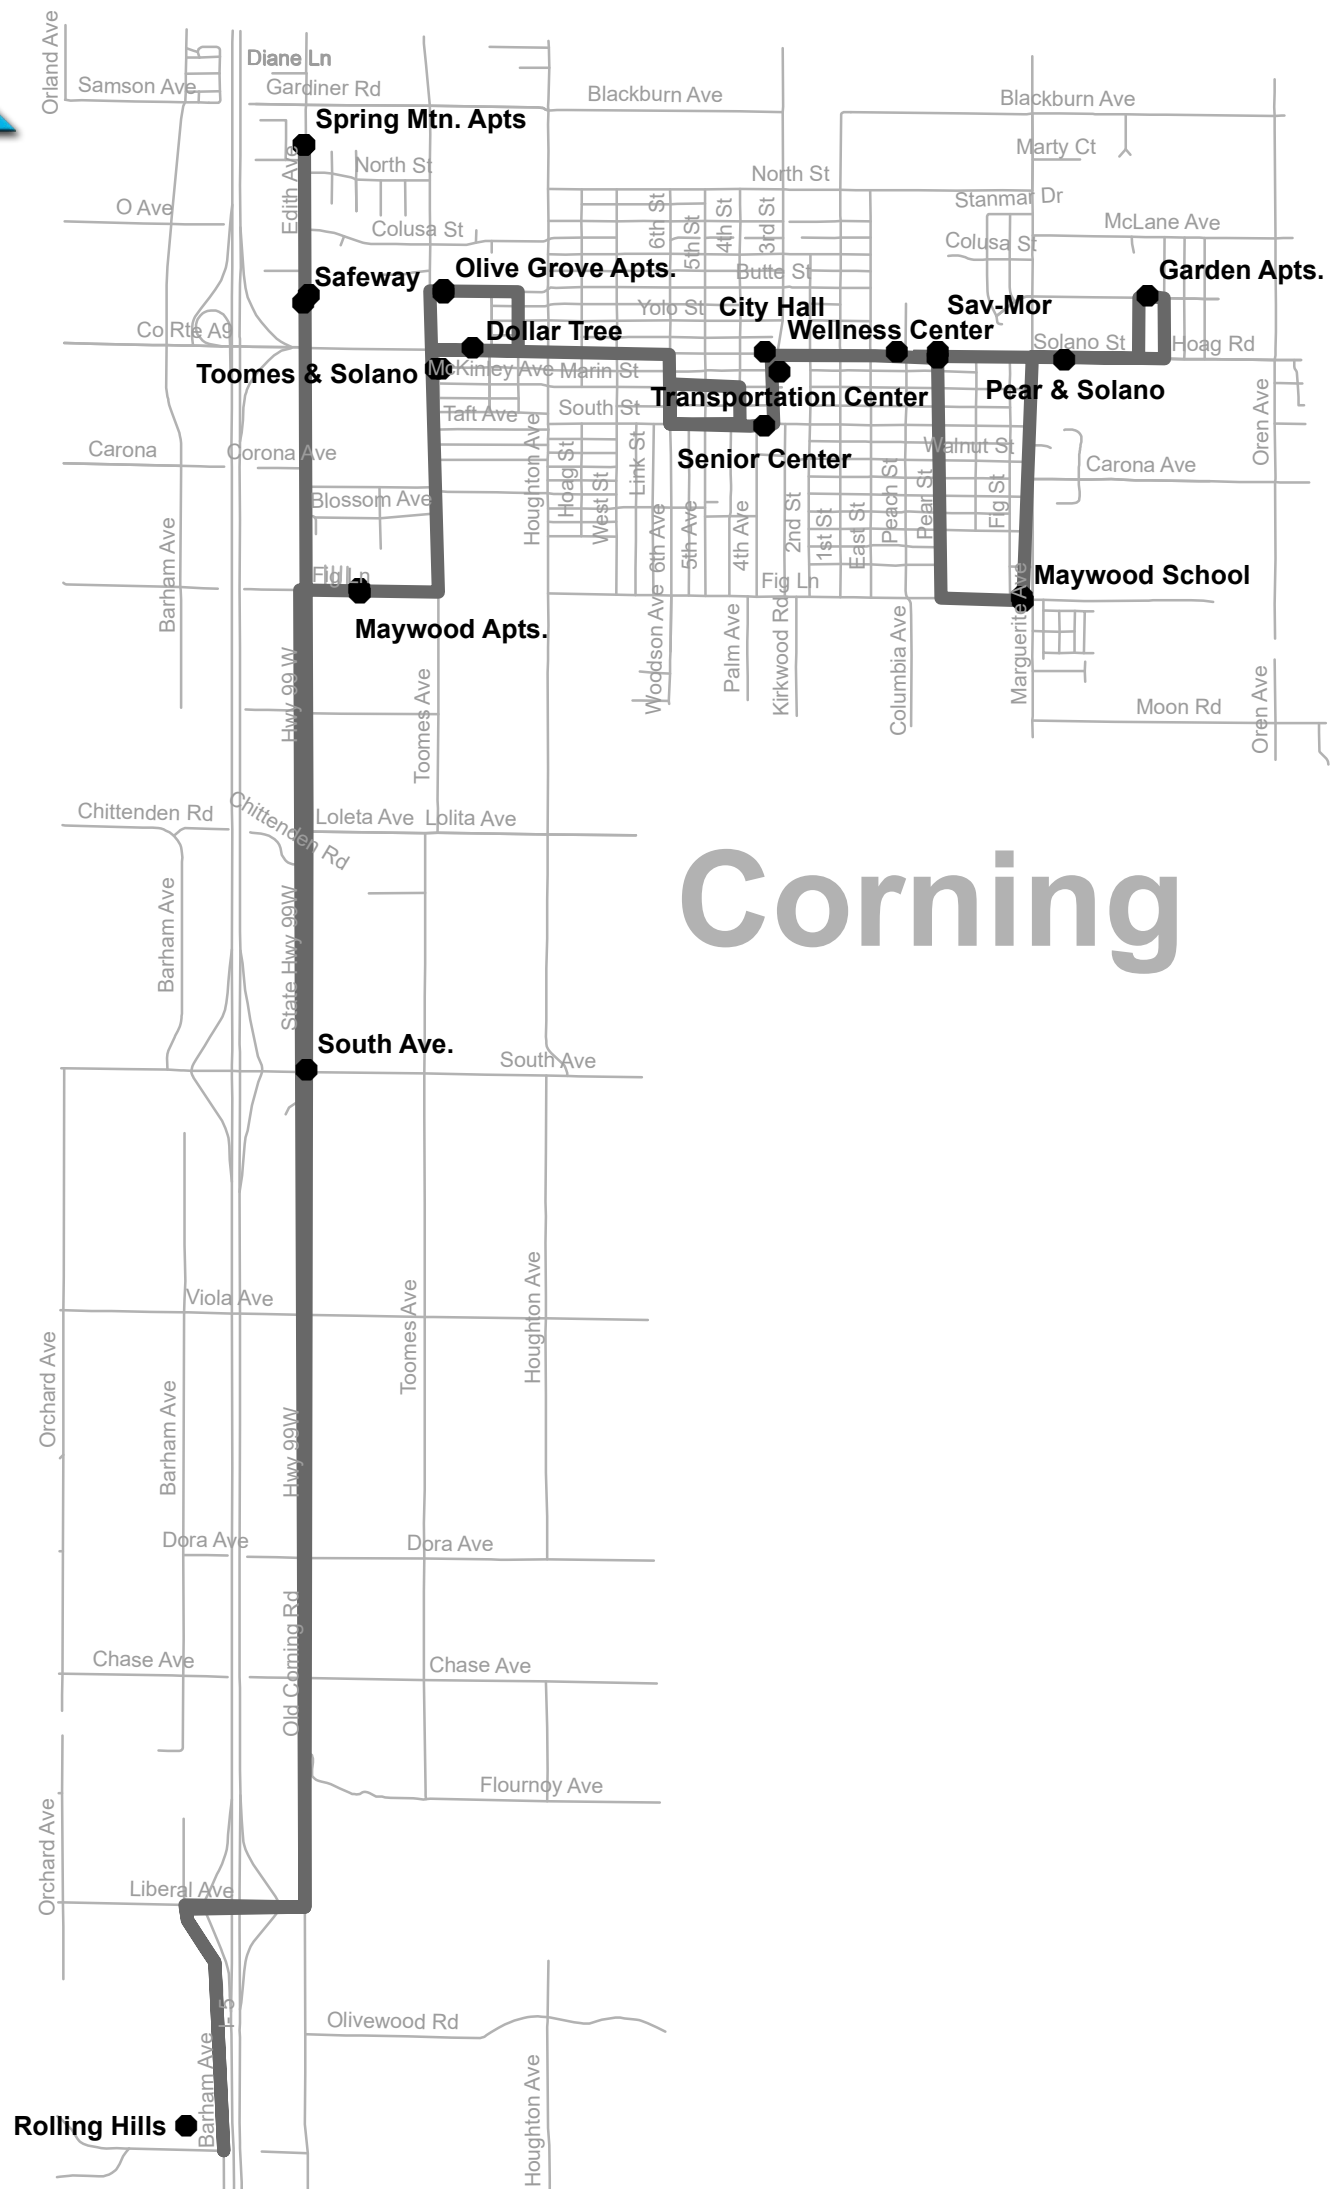

Route 5

City - Downtown Corning Area

**Exact Change is Required for Fares and Passes.
Buy a Pass from your Driver.
Drivers Do Not Carry Change.
For Additional Information Please Call (530) 385- 2877**

Corning

| ROUTE 5 Monday - Friday | AM | AM | AM | PM | PM | PM | PM |
|------------------------------|------|------|-------|-------|------|------|------|
| Spring Mountain Apts. | 7:05 | 8:20 | 10:35 | 11:50 | 1:05 | 2:35 | 3:50 |
| Safeway | 7:07 | 8:22 | 10:37 | 11:52 | 1:07 | 2:37 | 3:52 |
| Toomes & Fig | 7:11 | 8:26 | 10:41 | 11:56 | 1:11 | 2:41 | 3:56 |
| Senior Center | 7:16 | 8:32 | 10:46 | 12:01 | 1:16 | 2:46 | 4:01 |
| Transportation Center | 7:18 | 8:34 | 10:48 | 12:03 | 1:18 | 2:48 | 4:03 |
| Maywood School | 7:23 | 8:39 | 10:53 | 12:08 | 1:23 | 2:53 | 4:08 |
| Social Services/Corning Med. | 7:27 | 8:43 | 10:57 | 12:12 | 1:27 | 2:57 | 4:12 |
| Corning City Hall | 7:34 | 8:50 | 11:04 | 12:19 | 1:34 | 3:04 | 4:19 |
| Senior Center | 7:36 | 8:52 | 11:06 | 12:21 | 1:36 | 3:06 | 4:21 |
| Transportation Center | 7:38 | 8:54 | 11:10 | 12:25 | 1:38 | 3:10 | 4:25 |
| Ace Hardware | 7:43 | 8:59 | 11:15 | 12:30 | 1:43 | 3:15 | 4:30 |
| South Avenue | 7:50 | 9:06 | 11:22 | 12:37 | 1:50 | 3:22 | 4:37 |
| Rolling Hills Casino | 8:00 | 9:16 | 11:32 | 12:47 | 2:00 | 3:32 | 4:47 |
| Iron Skillet | 8:08 | 9:24 | 11:40 | 12:55 | 2:08 | 3:40 | 4:55 |
| Spring Mountain Apts. | 8:20 | 9:35 | 11:50 | 1:05 | 2:20 | 3:50 | 5:05 |