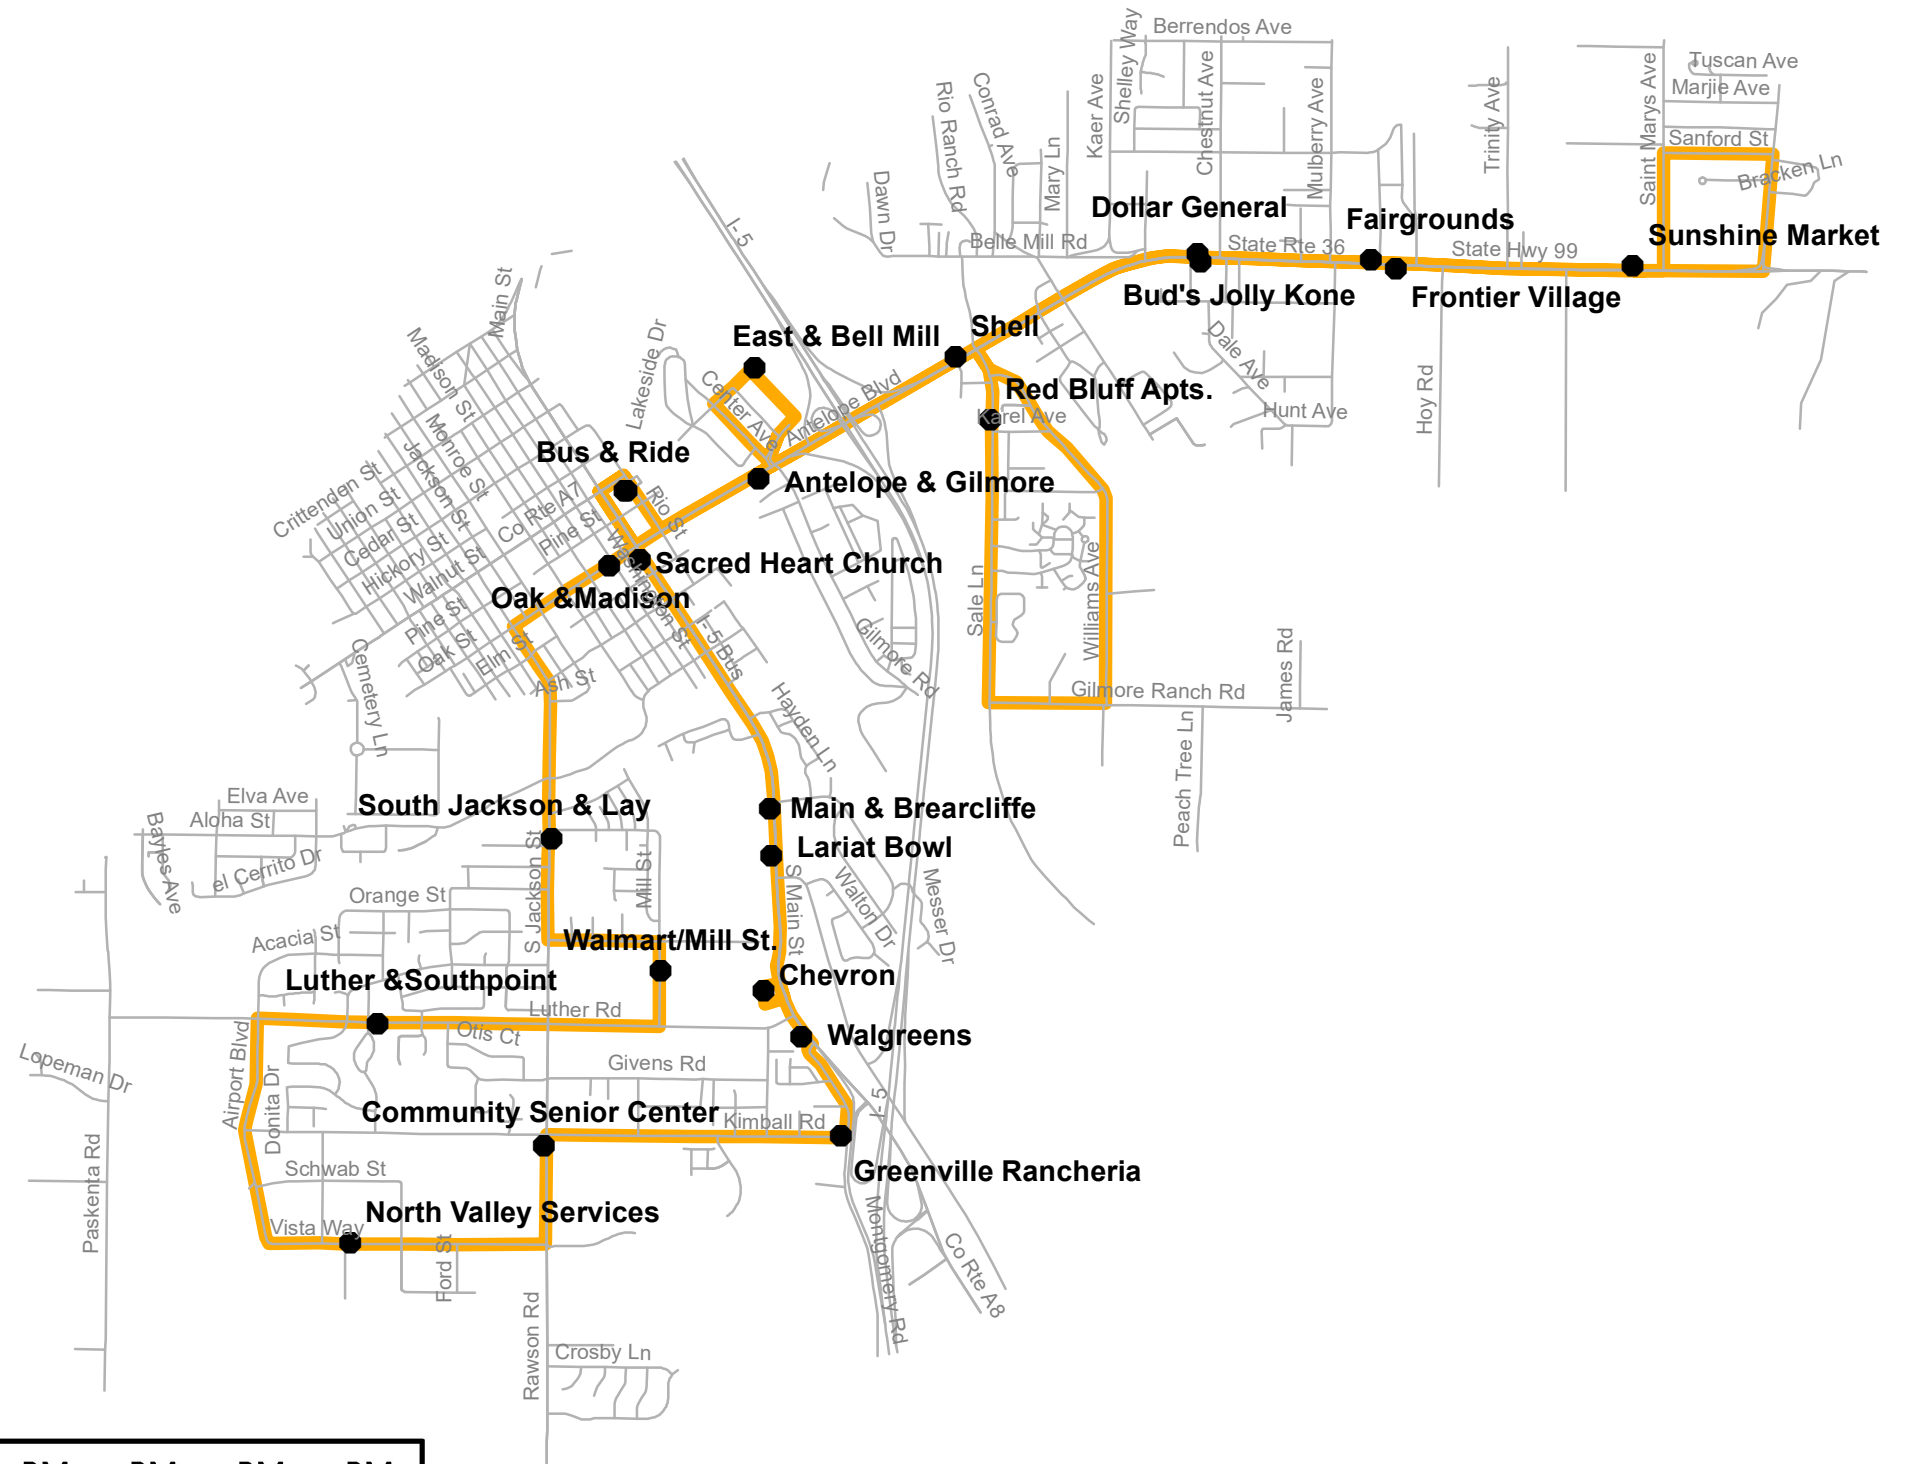

# Route 2

## City - Red Bluff, Antelope/Jackson Area

# Red Bluff

Bus Stop Location	AM	AM	AM	AM	AM	PM	PM	PM	PM	PM	PM
<b>ROUTE 2 Monday - Friday</b>											
Rio & Walnut - Bus & Ride	7:00	8:00	9:00	10:00	11:00	12:00	1:00	2:00	3:00	4:00	5:00
Red Bluff Apartments	7:05	8:05	9:05	10:05	11:05	12:05	1:05	2:05	3:05	4:05	5:05
Frontier Village	7:10	8:10	9:10	10:10	11:10	12:10	1:10	2:10	3:10	4:10	5:10
Sunshine Market	7:15	8:15	9:15	10:15	11:15	12:15	1:15	2:15	3:15	4:15	5:15
East & Bell Mill	7:25	8:25	9:25	10:25	11:25	12:25	1:25	2:25	3:25	4:25	5:25
Rio & Walnut - Bus & Ride	7:30	8:30	9:30	10:30	11:30	12:30	1:30	2:30	3:30	4:30	5:30
Chevron	7:34	8:34	9:34	10:34	11:34	12:34	1:34	2:34	3:34	4:34	5:34
Community Senior Center	7:42	8:42	9:42	10:42	11:42	12:42	1:42	2:42	3:42	4:42	5:42
Walmart/Mill Street	7:50	8:50	9:50	10:50	11:50	12:50	1:50	2:50	3:50	4:50	5:50
City Hall	7:55	8:55	9:55	10:55	11:55	12:55	1:55	2:55	3:55	4:55	5:55
Rio & Walnut - Bus & Ride	7:59	8:59	9:59	10:59	11:59	12:59	1:59	2:59	3:59	4:59	5:59