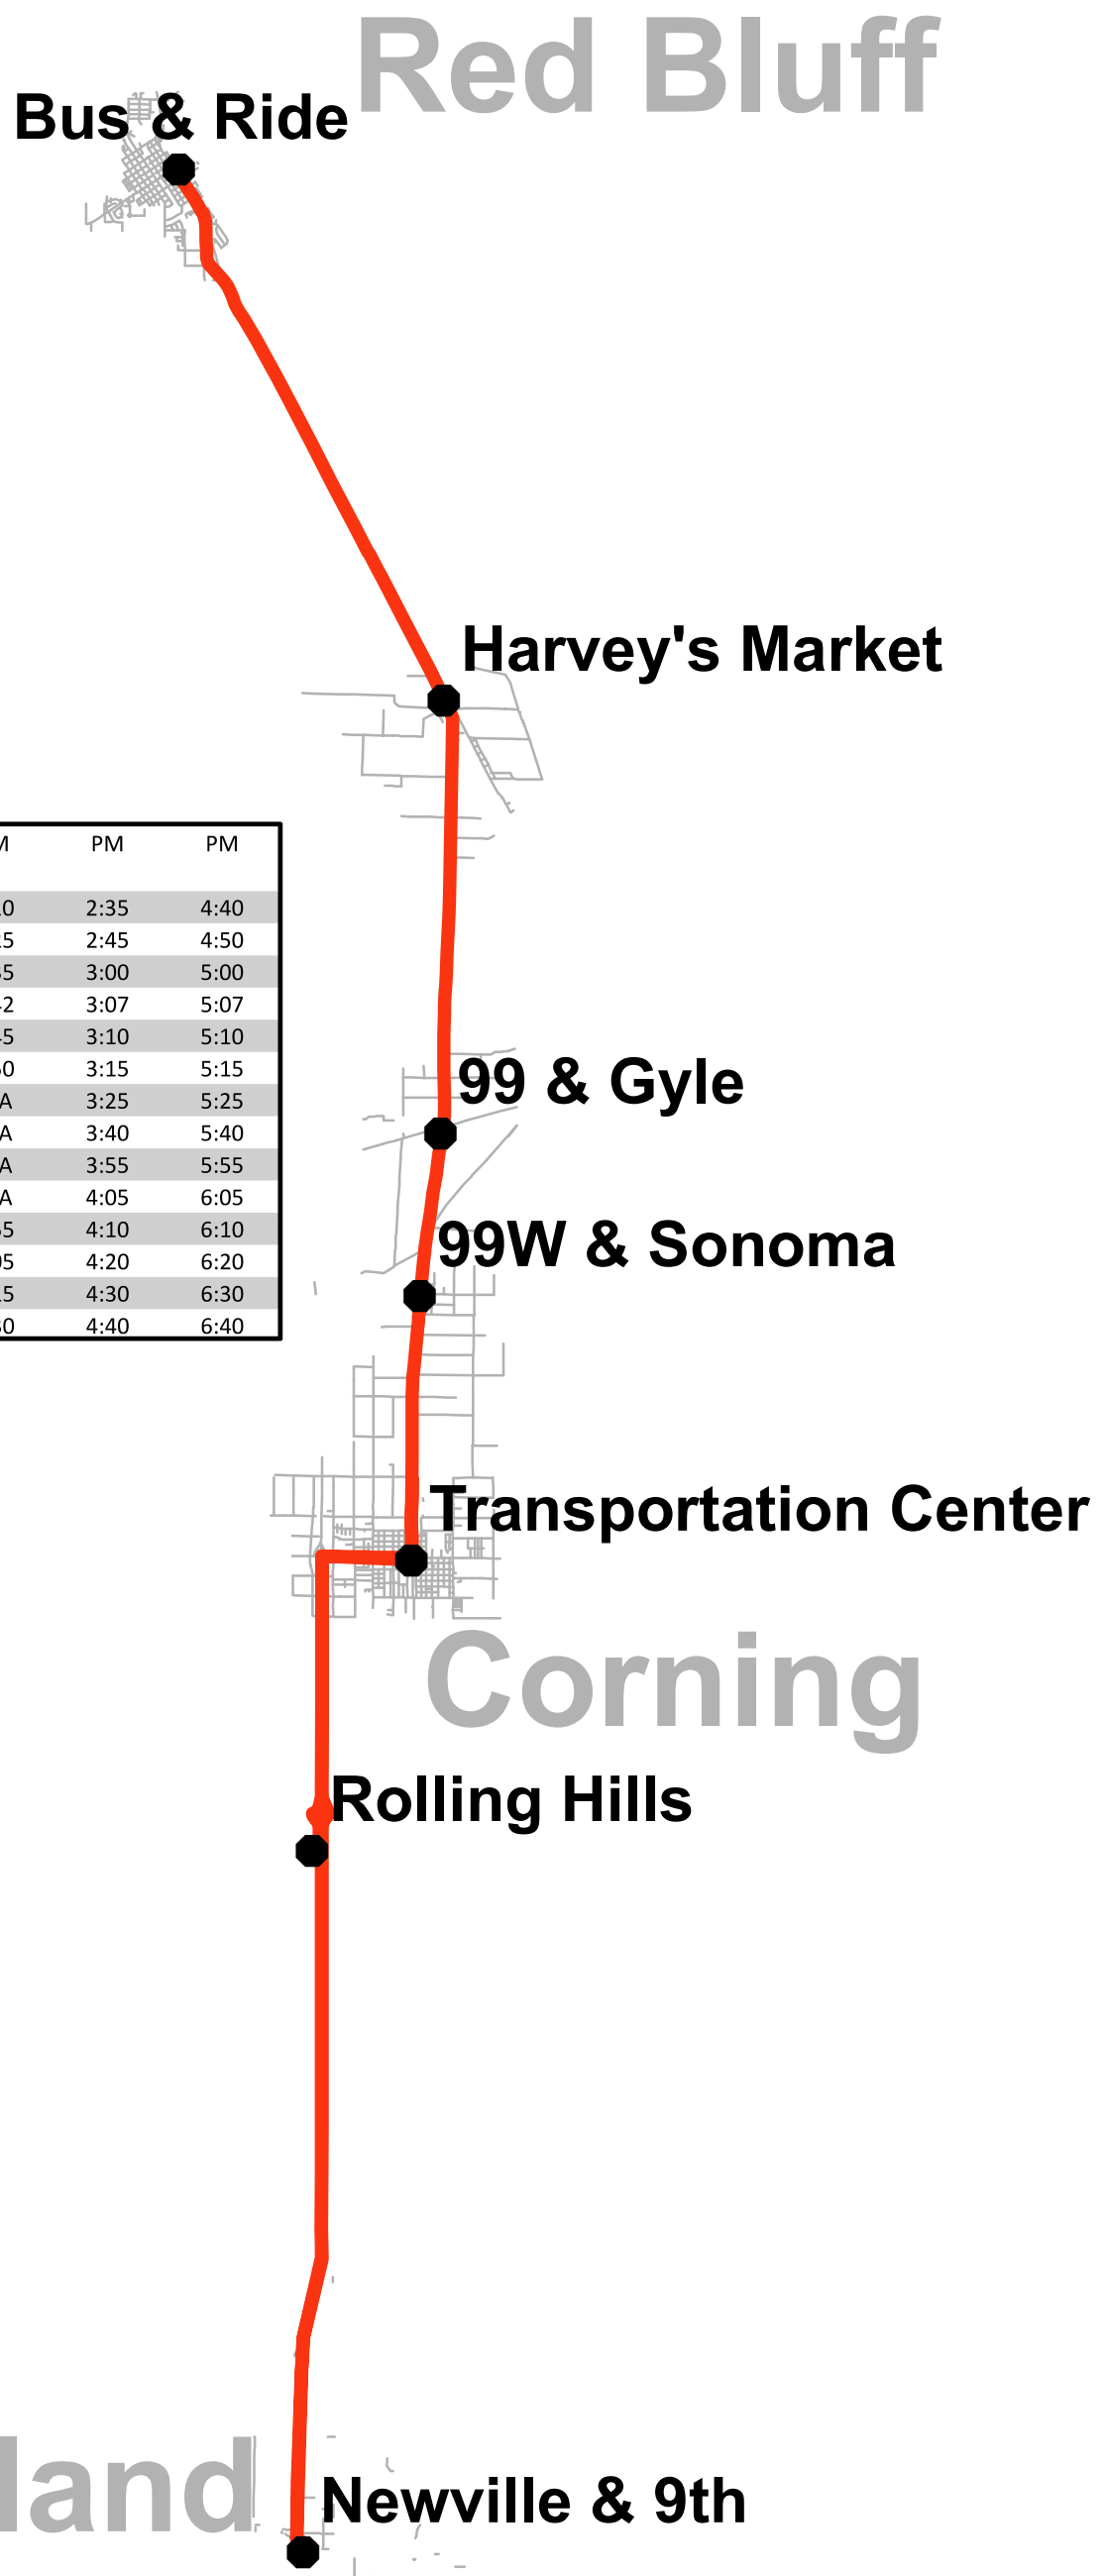

# Glenn/Tehama Connect

Regional Express -  
Red Bluff Corning  
and Orland

Glenn/Tehama Connect Monday - Friday	AM	AM	AM	PM	PM	PM
Rio & Walnut - Bus & Ride	6:05	8:25	10:35	1:10	2:35	4:40
St. Elizabeth's Hospital	6:15	8:35	10:45	1:25	2:45	4:50
Harvey's Market - Proberta	6:30	8:50	11:00	1:35	3:00	5:00
99 & Gyle	6:37	8:57	11:07	1:42	3:07	5:07
99W & Sonoma	6:40	9:00	11:10	1:45	3:10	5:10
Corning Transportation Center	6:45	9:05	11:15	1:50	3:15	5:15
Rolling Hills Casino	6:55	9:15	11:25	N/A	3:25	5:25
Newville & 9th - Orland (CVS)	7:10	9:30	11:40	N/A	3:40	5:40
Rolling Hills Casino	7:25	9:45	11:55	N/A	3:55	5:55
Corning Transportation Center	7:35	9:55	12:05	N/A	4:05	6:05
99W & Sonoma	7:40	10:00	12:10	1:55	4:10	6:10
Harvey's Market - Proberta	7:50	10:10	12:20	2:05	4:20	6:20
St. Elizabeth's Hospital	8:00	10:20	12:30	2:15	4:30	6:30
Rio & Walnut - Bus & Ride	8:10	10:30	12:40	2:30	4:40	6:40