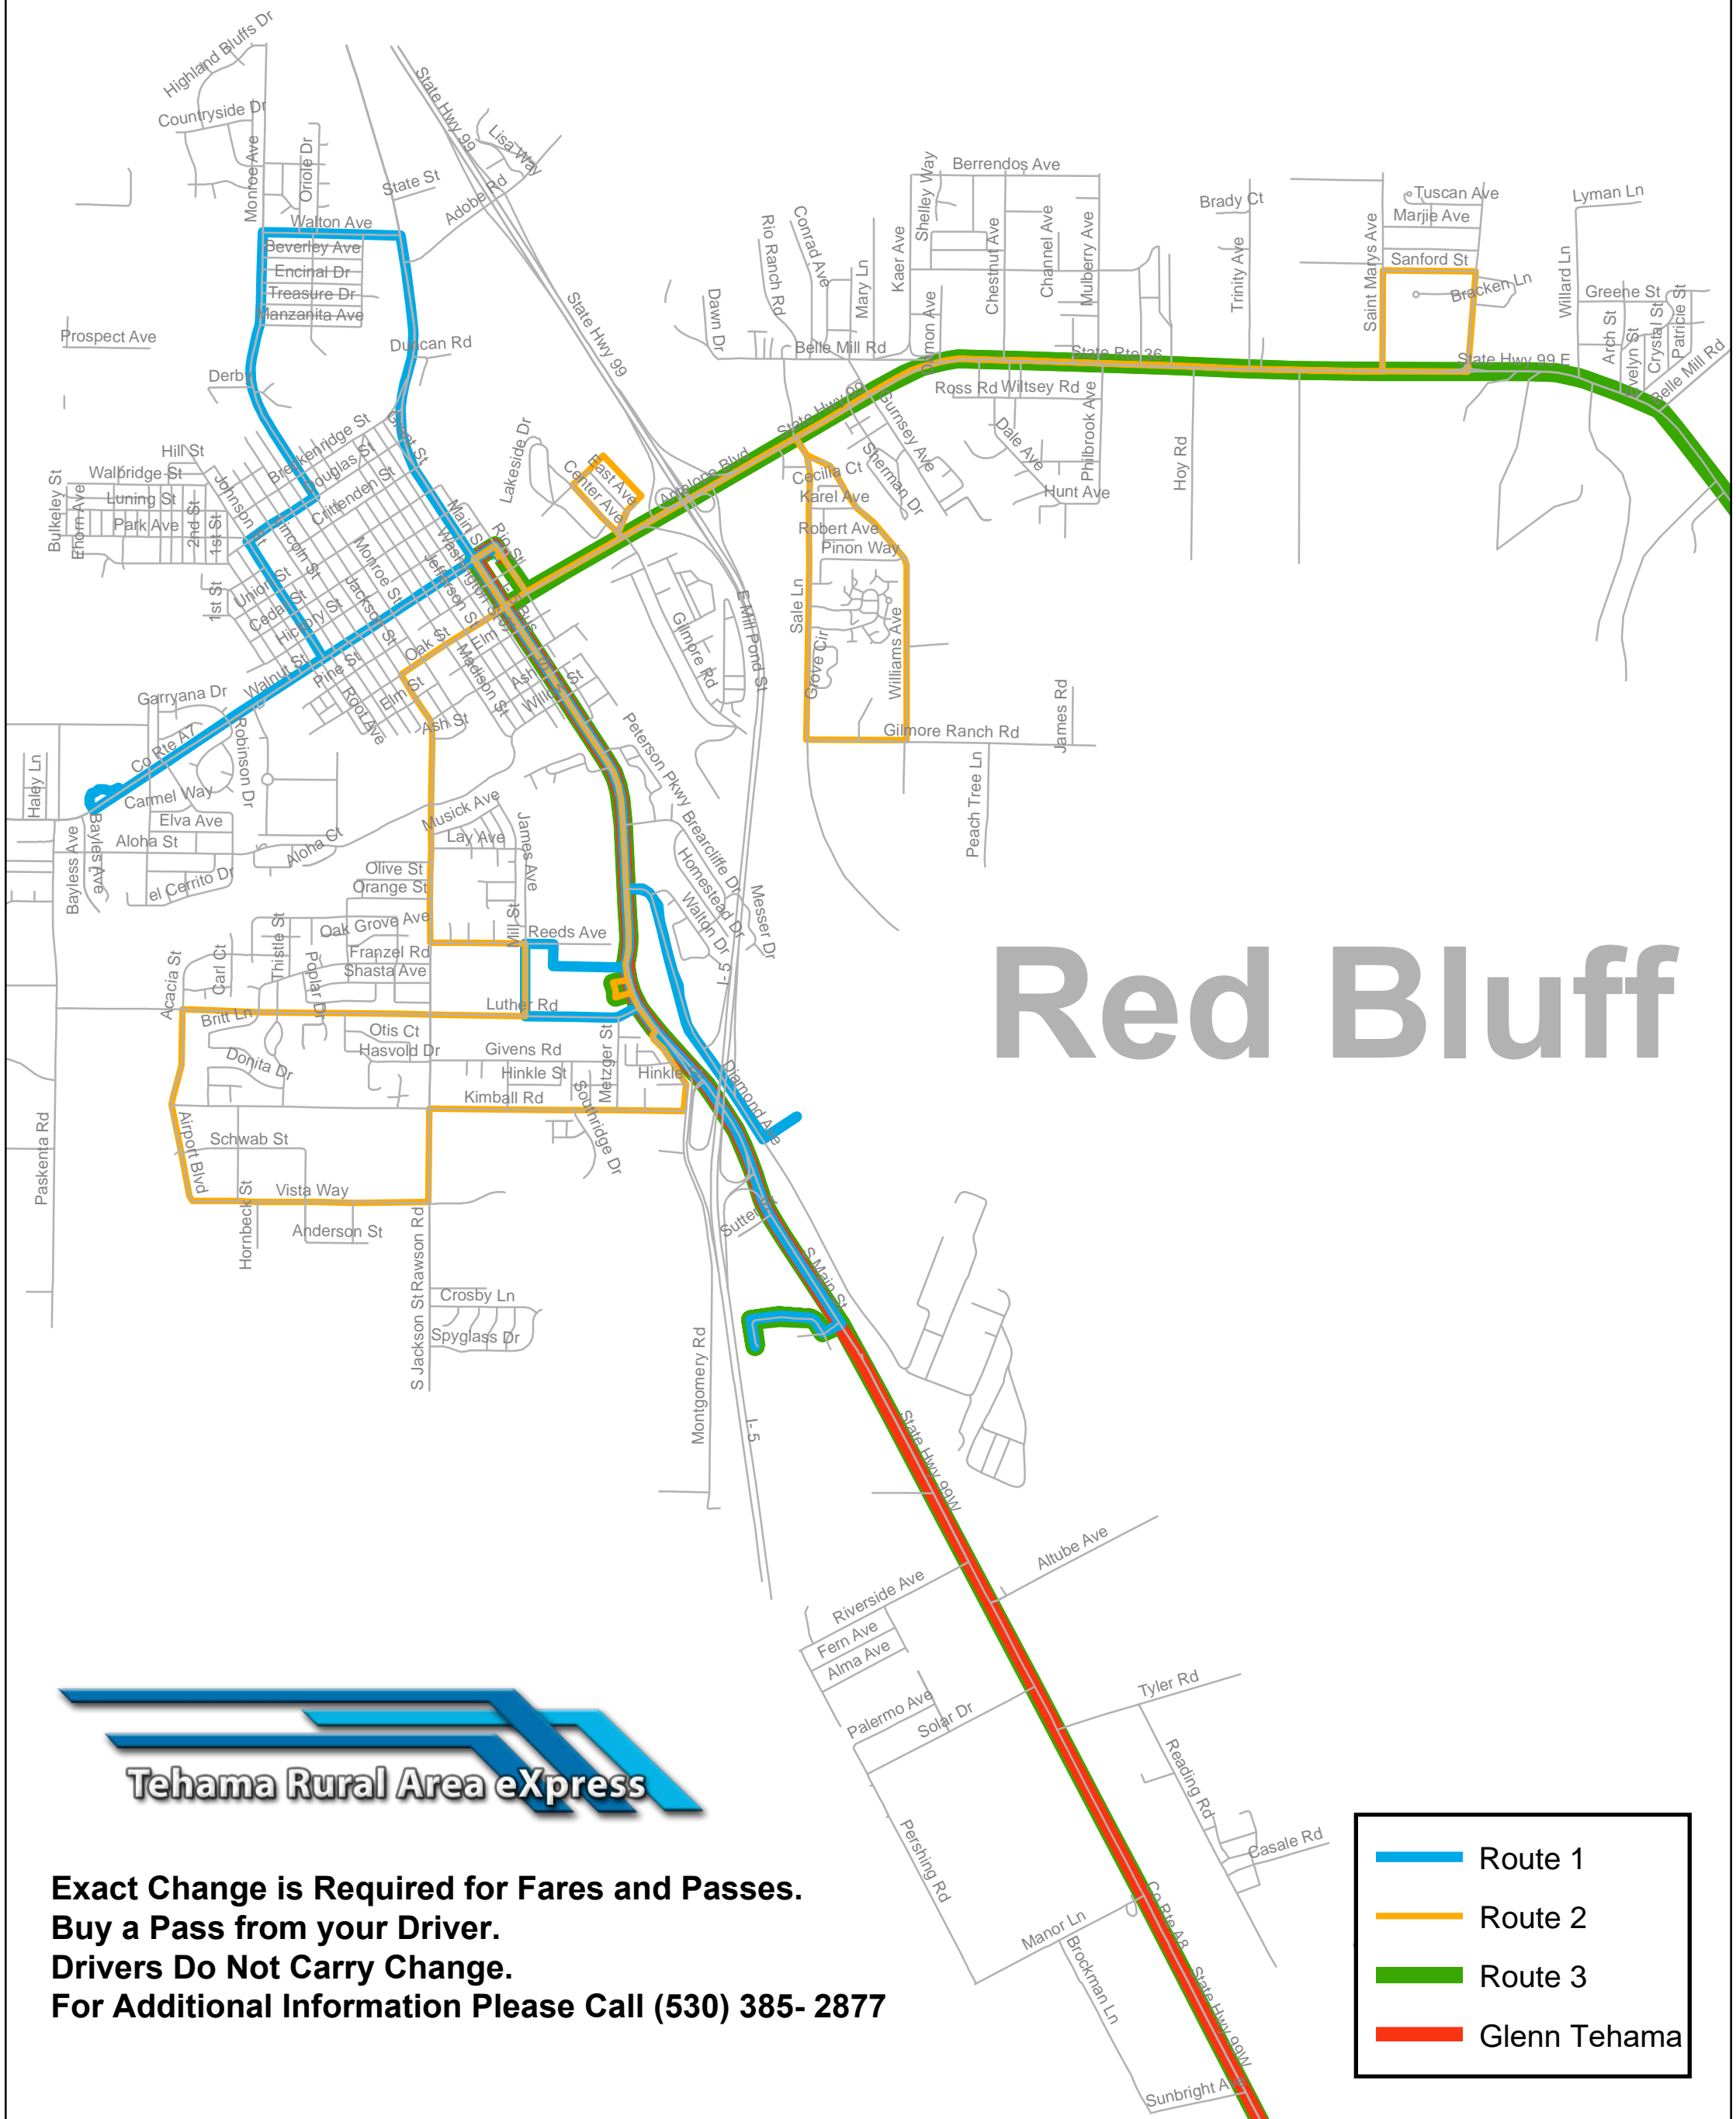

TRAX Routes

Red Bluff

**Exact Change is Required for Fares and Passes.
Buy a Pass from your Driver.
Drivers Do Not Carry Change.
For Additional Information Please Call (530) 385- 2877**

- Route 1
- Route 2
- Route 3
- Glenn Tehama