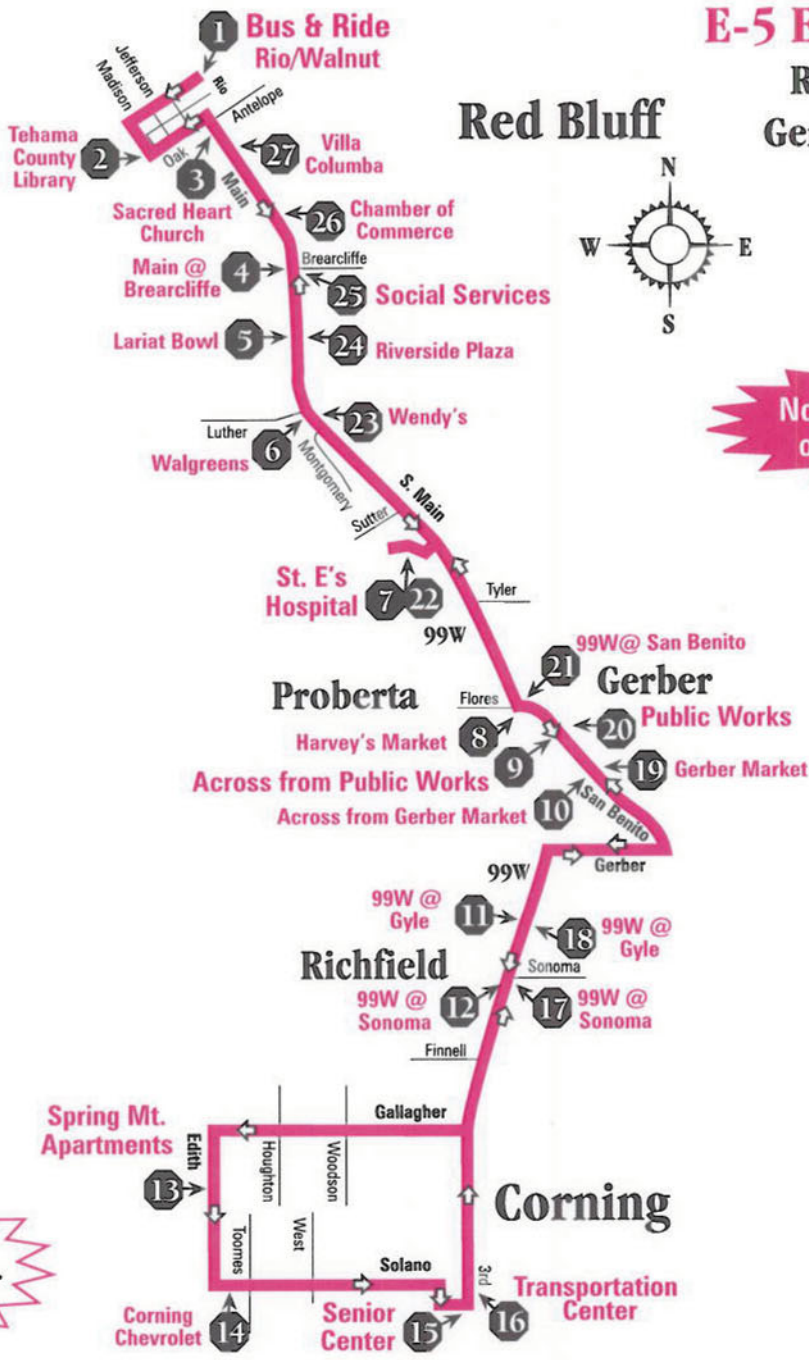

E-5 Express Service

Regional - Corning, Gerber and Red Bluff

Red Bluff

No Route Deviations on Express Route

For More Corning Route Info. See page 15

Bus & Ride Rio/Walnut	St. E's Hospital	Across from Public Works	Corning Spring Mt. Apts.	Corning Trans. Center	Gerber Public Works	St. E's Hospital	Social Services	Bus & Ride Rio/Walnut
1	7	9	13	16	20	22	25	1
6:00 A.M.	**	6:15	6:30	6:40	6:55	7:05	7:17	7:25
8:05	**	8:20	8:35	8:45	9:00	9:10	9:22	9:30
9:35		10:05	10:20	10:30	10:45	10:55	11:07	11:15
12:15 P.M.	12:30	12:45	1:00	1:10	1:25	1:35	1:47	1:55
2:00	**	2:15	2:30	2:40	2:55	3:05	3:17	3:25
3:30	3:45	4:00	4:15	4:20	4:35	4:45	4:52	5:00
5:15	5:30	5:45	6:00	6:10	6:25	6:35	6:42	6:50

** No Service