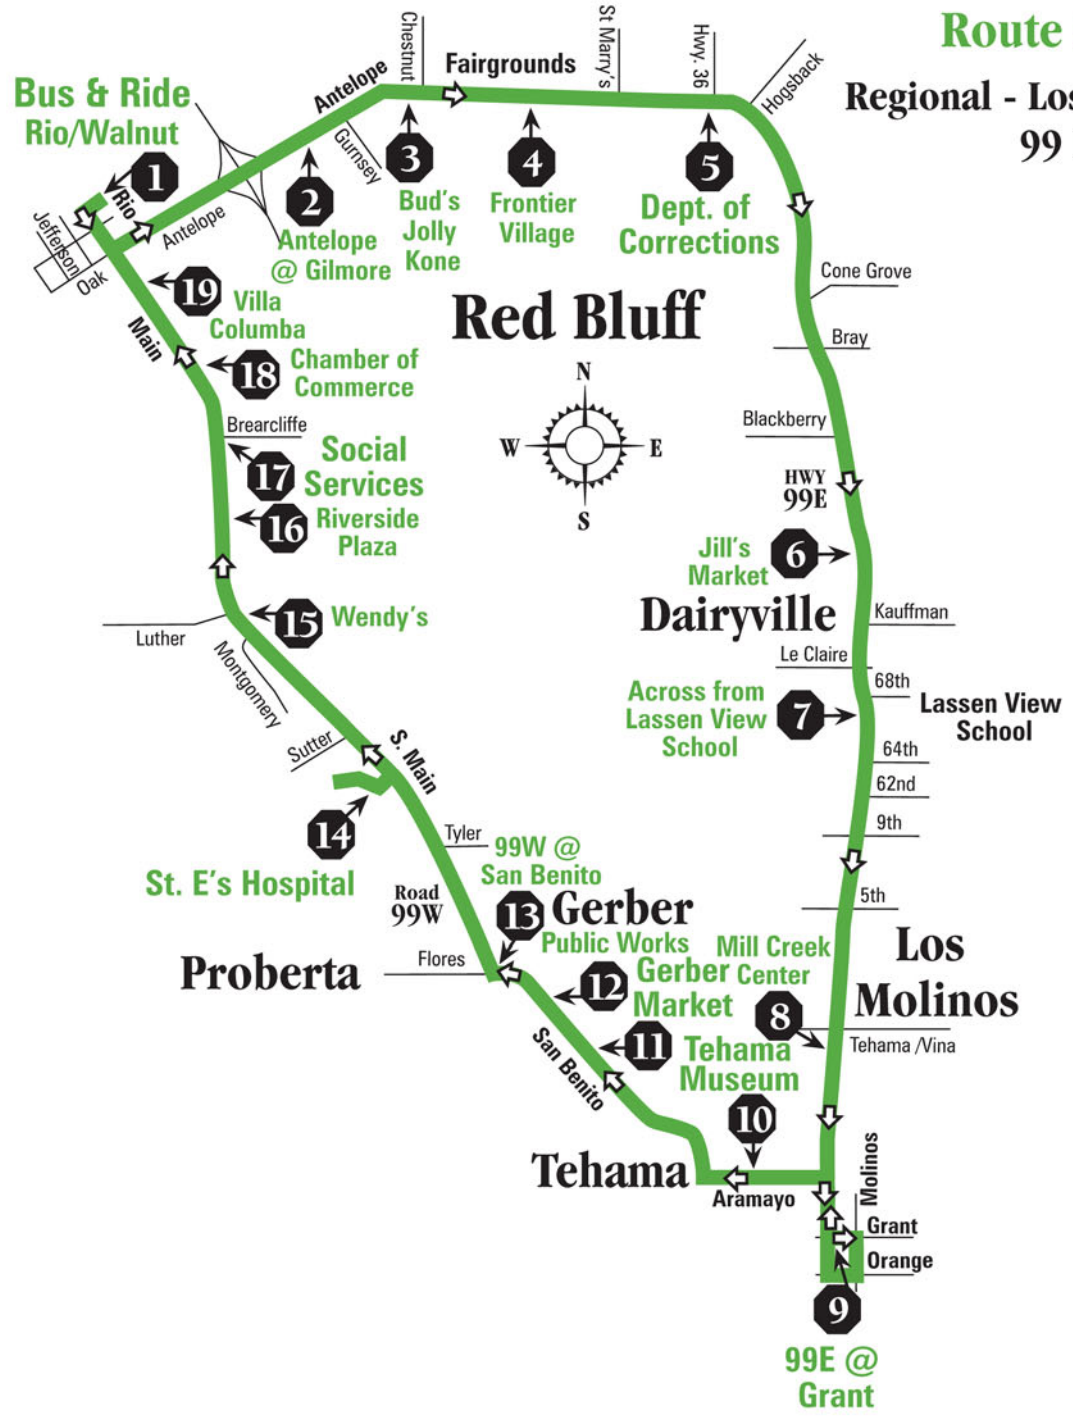

Route 3 (P.M.)

Regional - Los Molinos/
99 Loop Area
(clockwise)

Bus & Ride Rio/Walnut	Dept of Corrections	99E @ Grant	Tehama Museum	Gerber Market	St. E's Hospital	Social Services	Bus & Ride Rio/Walnut
1 →	5 →	9 →	10 →	11 →	14 →	17 →	1
12:10 P.M.	12:16	12:45	12:48	12:53	1:05	1:10	1:20
1:20	1:26	1:55	1:58	2:03	2:18	2:23	2:30
3:00	3:06	3:35	3:38	3:43	3:55	3:58	4:10
4:15	4:21	4:50	4:53	4:58	5:10	5:13	5:25
5:30	5:36	6:05	6:08	6:13	6:25	6:28	6:40