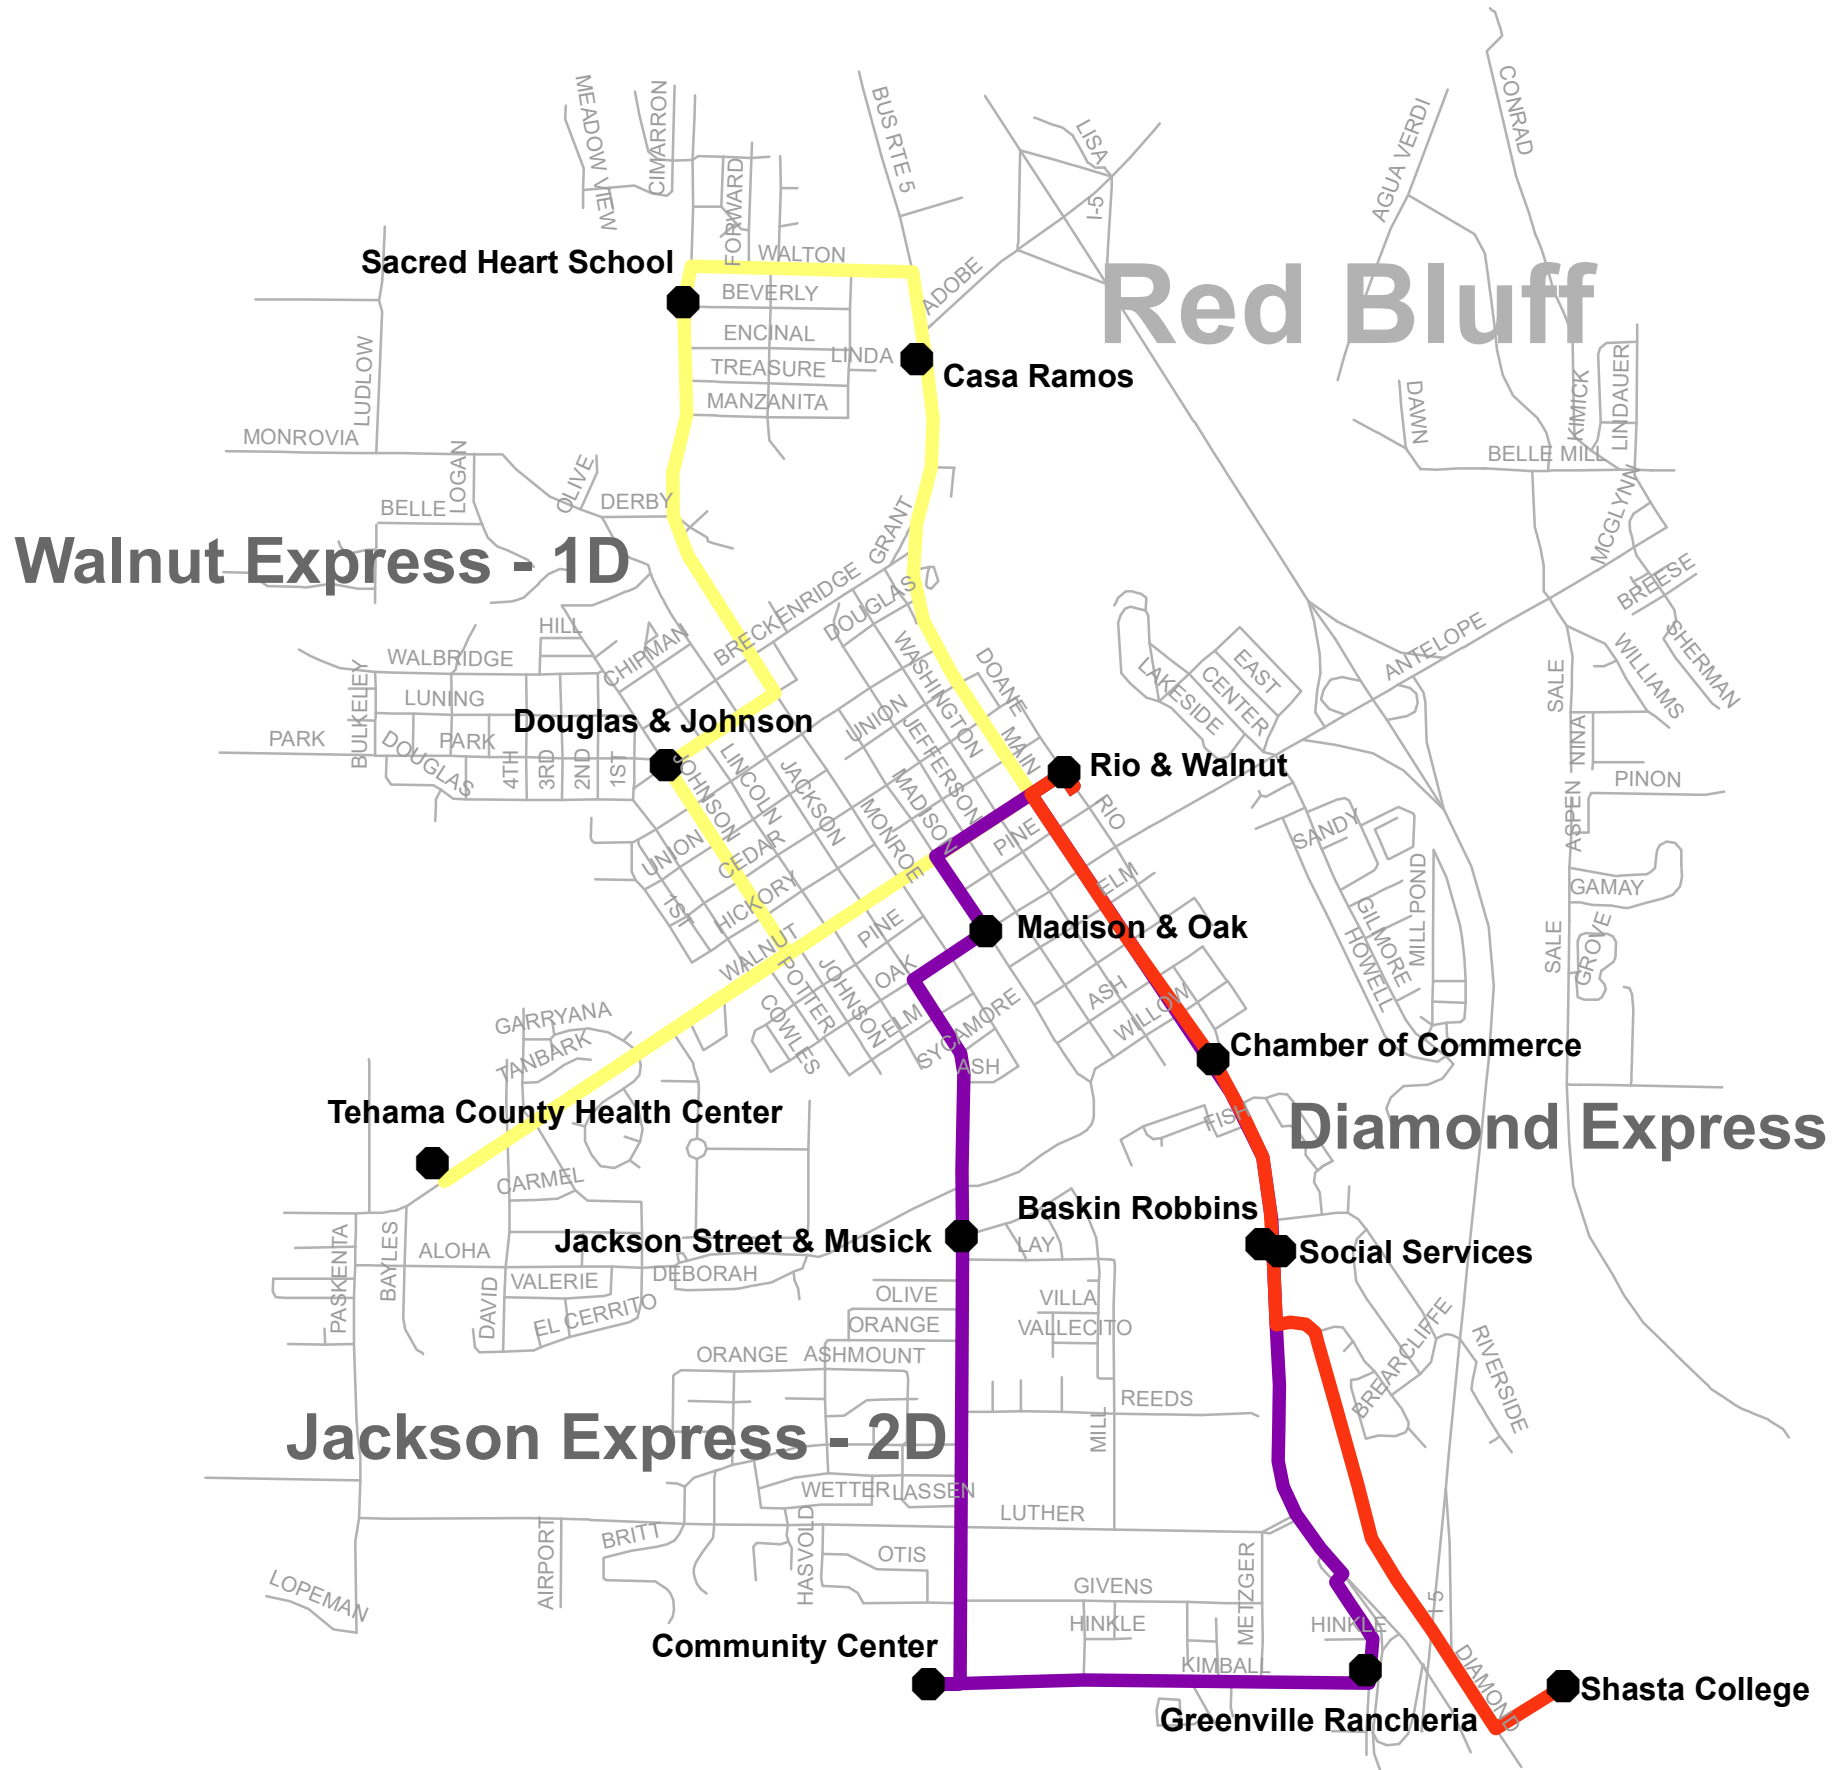

Diamond Express Route

City - Red Bluff

Route 1D - Walnut Express						
	1	2	3	4	5	6
Day	Bus & Ride Rio & Walnut	Tehama County Health Ctr	Douglas @ Johnson	Sacred Heart School	Casa Ramos	Bus & Ride Rio & Walnut
Mon-Fri AM	7:05	7:10	7:15	7:20	7:25	7:35
Mon-Thur PM	5:30	5:35	5:40	5:45	5:50	6:00

Route - Diamond Express - Shasta College Pilot							
	1	2	3	4	5	6	7
Day	Bus & Ride Rio & Walnut	Baskin Robbins	Shasta College (Arrive)	Shasta College (Depart)	Social Services	Chamber of Commerce	Bus & Ride Rio & Walnut
Mon-Fri	7:35	7:41	7:45	***	***	***	***
Friday	11:35	11:41	11:45	11:50	11:54	11:56	12:00
Mon-Thur	12:35	12:41	12:45	12:50	12:54	12:56	1:00
Mon-Thur	3:35	3:41	3:45	3:50	3:54	3:56	4:00
Mon-Thur	5:00	5:06	5:10	5:15	5:19	5:22	5:30

Route 2D - Jackson Express						
	1	2	3	4	5	6
Day	Rio & Walnut	Greenville Rancheria	Community Center	Jackson St. @ Musick	Madison & Oak	Bus & Ride Rio & Walnut
Mon-Fri	7:05	7:14	7:15	7:20	7:25	7:35
Mon-Thur	5:30	5:35	5:40	5:45	5:50	6:00