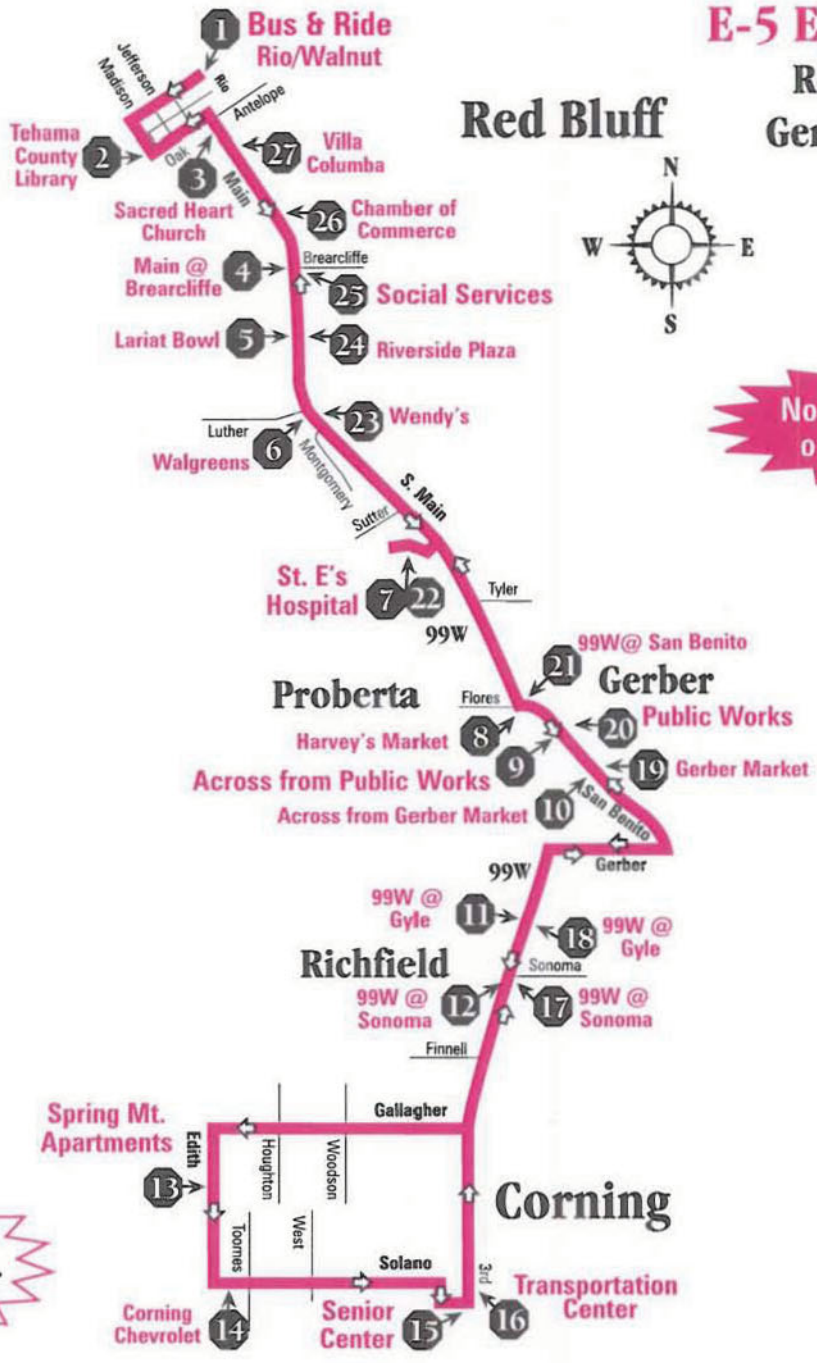

# E-5 Express Service

## Regional - Corning, Gerber and Red Bluff

### Red Bluff

**No Route Deviations on Express Route**

**For More Corning Route Info. See page 15**

Bus & Ride Rio/Walnut	St. E's Hospital	Across from Public Works	Corning Spring Mt. Apts.	Corning Trans. Center	Gerber Public Works	St. E's Hospital	Social Services	Bus & Ride Rio/Walnut
1	7	9	13	16	20	22	25	1
6:00 A.M.	**	6:15	6:30	6:40	6:55	7:05	7:17	7:25
8:05	**	8:20	8:35	8:45	9:00	9:10	9:22	9:30
9:35	9:50	10:05	10:20	10:30	10:45	10:55	11:07	11:15
12:15 P.M.	12:30	12:45	1:00	1:10	1:25	1:35	1:47	1:55
2:00	**	2:15	2:30	2:40	2:55	3:05	3:17	3:25
3:30	3:45	4:00	4:15	4:20	4:35	4:45	4:52	5:00
5:15	5:30	5:45	6:00	6:10	6:25	6:35	6:42	6:50