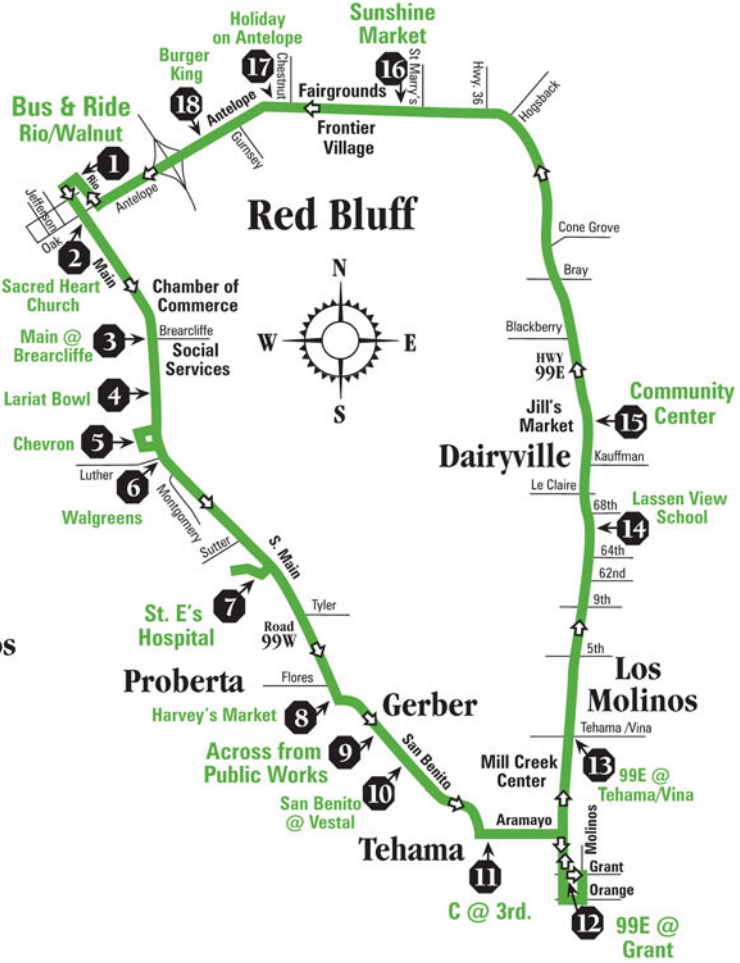

99 Express (A.M./P.M.)

No Route Deviations on Express Route

Route 3 (A.M.)

Regional - Los Molinos/99 Loop Area (counter-clockwise)

99 Express (A.M./P.M.)

| Bus & Ride Rio/Walnut | Harvey's Market | 99 @ Grant | Tehama Museum | Gerber Public Works | Social Services | Bus & Ride Rio/Walnut |
|-----------------------|-----------------|------------|---------------|---------------------|-----------------|-----------------------|
| 1 | 6 | 11 | 12 | 14 | 18 | 1 |
| 6:00 A.M. | 6:20 | 7:24 | 7:29 | 7:40 | 7:50 | 8:00 |
| 3:25 P.M. | 3:50 | 4:49 | 4:54 | 5:05 | 5:15 | 5:25 |

Route 3 (A.M.)

| Bus & Ride Rio/Walnut | Red Bluff St. E's Hosp. | Across from Public Works | Tehama C @ 3rd | 99E @ Grant | Dairyville Comm. Center | R.B. Sunshine Market | Bus & Ride Rio/Walnut |
|-----------------------|-------------------------|--------------------------|----------------|-------------|-------------------------|----------------------|-----------------------|
| 1 | 7 | 9 | 11 | 12 | 15 | 16 | 1 |
| 6:20 A.M. | 6:32 | 6:40 | 6:46 | 6:50 | 7:04 | 7:12 | 7:30 |
| 7:30 | 7:42 | 7:50 | 7:56 | 8:00 | 8:14 | 8:22 | 8:40 |
| 8:40 | 8:52 | 9:00 | 9:06 | 9:10 | 9:24 | 9:32 | 9:50 |
| 9:50 | 10:02 | 10:10 | 10:16 | 10:20 | 10:34 | 10:42 | 11:00 |
| 11:00 | 11:12 | 11:20 | 11:26 | 11:30 | 11:44 | 11:52 | 12:10 P.M. |