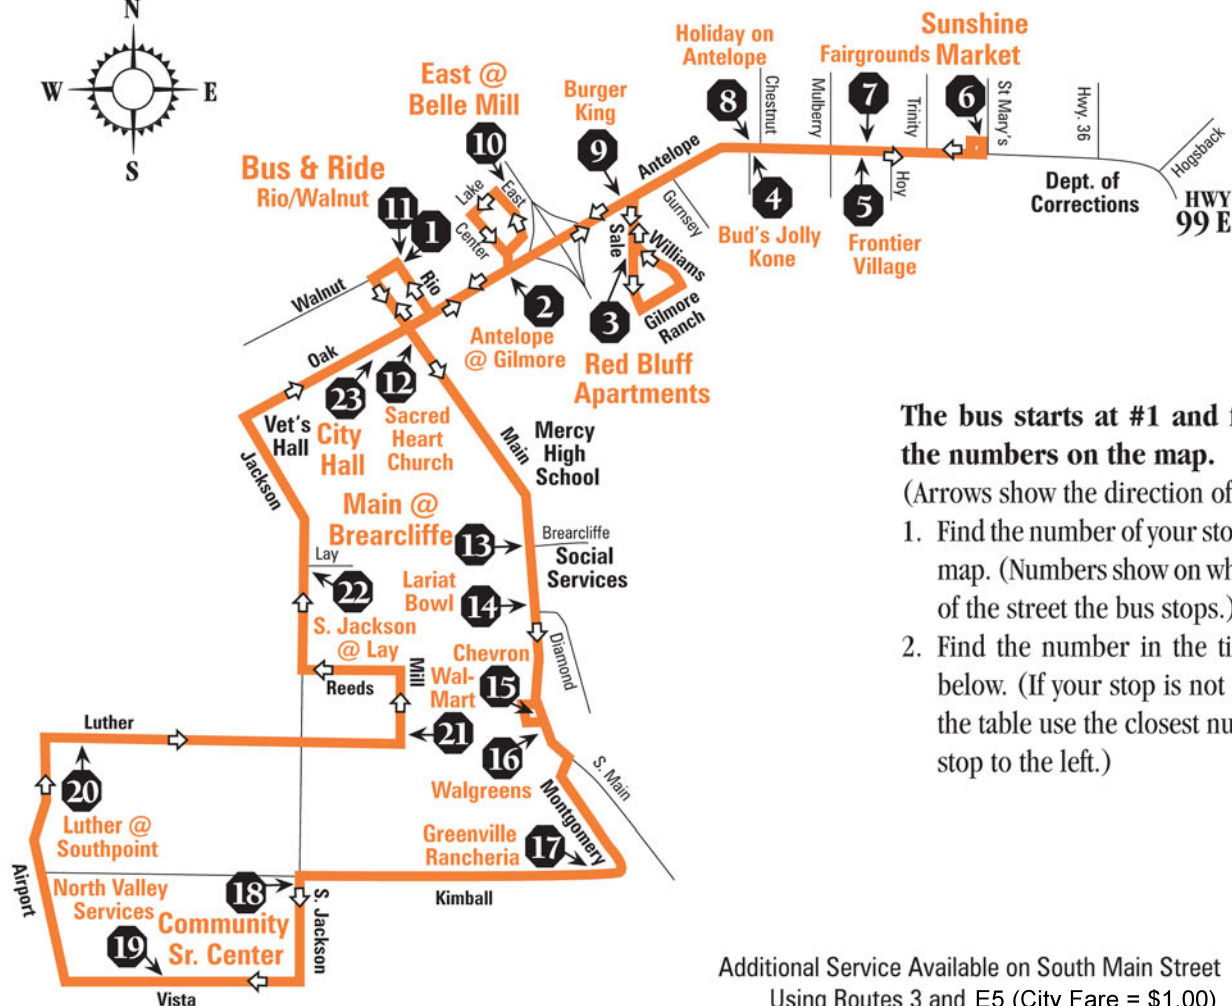

## City - Red Bluff - Antelope/Jackson Area

### Red Bluff

- The bus starts at #1 and follows the numbers on the map.**  
 (Arrows show the direction of travel.)
1. Find the number of your stop on the map. (Numbers show on which side of the street the bus stops.)
  2. Find the number in the timetable below. (If your stop is not listed in the table use the closest numbered stop to the left.)

Additional Service Available on South Main Street  
 Using Routes 3 and E5 (City Fare = \$1.00)

Bus & Ride Rio/Walnut	Red Bluff Apartments	Sunshine Market	East Street @ Belle Mill	Bus & Ride Rio/Walnut	Main @ Brearcliffe	Community Sr. Center	Red Bluff City Hall	Bus & Ride Rio/Walnut
<b>1</b> →	<b>3</b> →	<b>6</b> →	<b>10</b> →	<b>11</b> →	<b>13</b> →	<b>18</b> →	<b>23</b> →	<b>1</b>
7:00 A.M.	7:05	7:12	7:18	7:30	7:32	7:40	7:52	7:55
8:00	8:05	8:12	8:18	8:30	8:32	8:40	8:52	8:55
9:00	9:05	9:12	9:18	9:30	9:32	9:40	9:52	9:55
10:00	10:05	10:12	10:18	10:30	10:32	10:40	10:52	10:55
11:00	11:05	11:12	11:18	11:30	11:32	11:40	11:52	11:55
12:00 P.M.	12:05	12:12	12:18	12:30	12:32	12:40	12:52	12:55
1:00	1:05	1:12	1:18	1:30	1:32	1:40	1:52	1:55
2:00	2:05	2:12	2:18	2:30	2:32	2:40	2:52	2:55
**	**	**	**	3:00	3:02	3:10	3:22	3:25
3:30	3:35	3:42	3:48	4:00	4:02	4:10	4:22	4:25
4:30	4:35	4:42	4:48	5:00	5:02	5:10	5:22	5:25
5:30	5:35	5:42	5:48	6:00	**	**	**	**

\*\* No Service