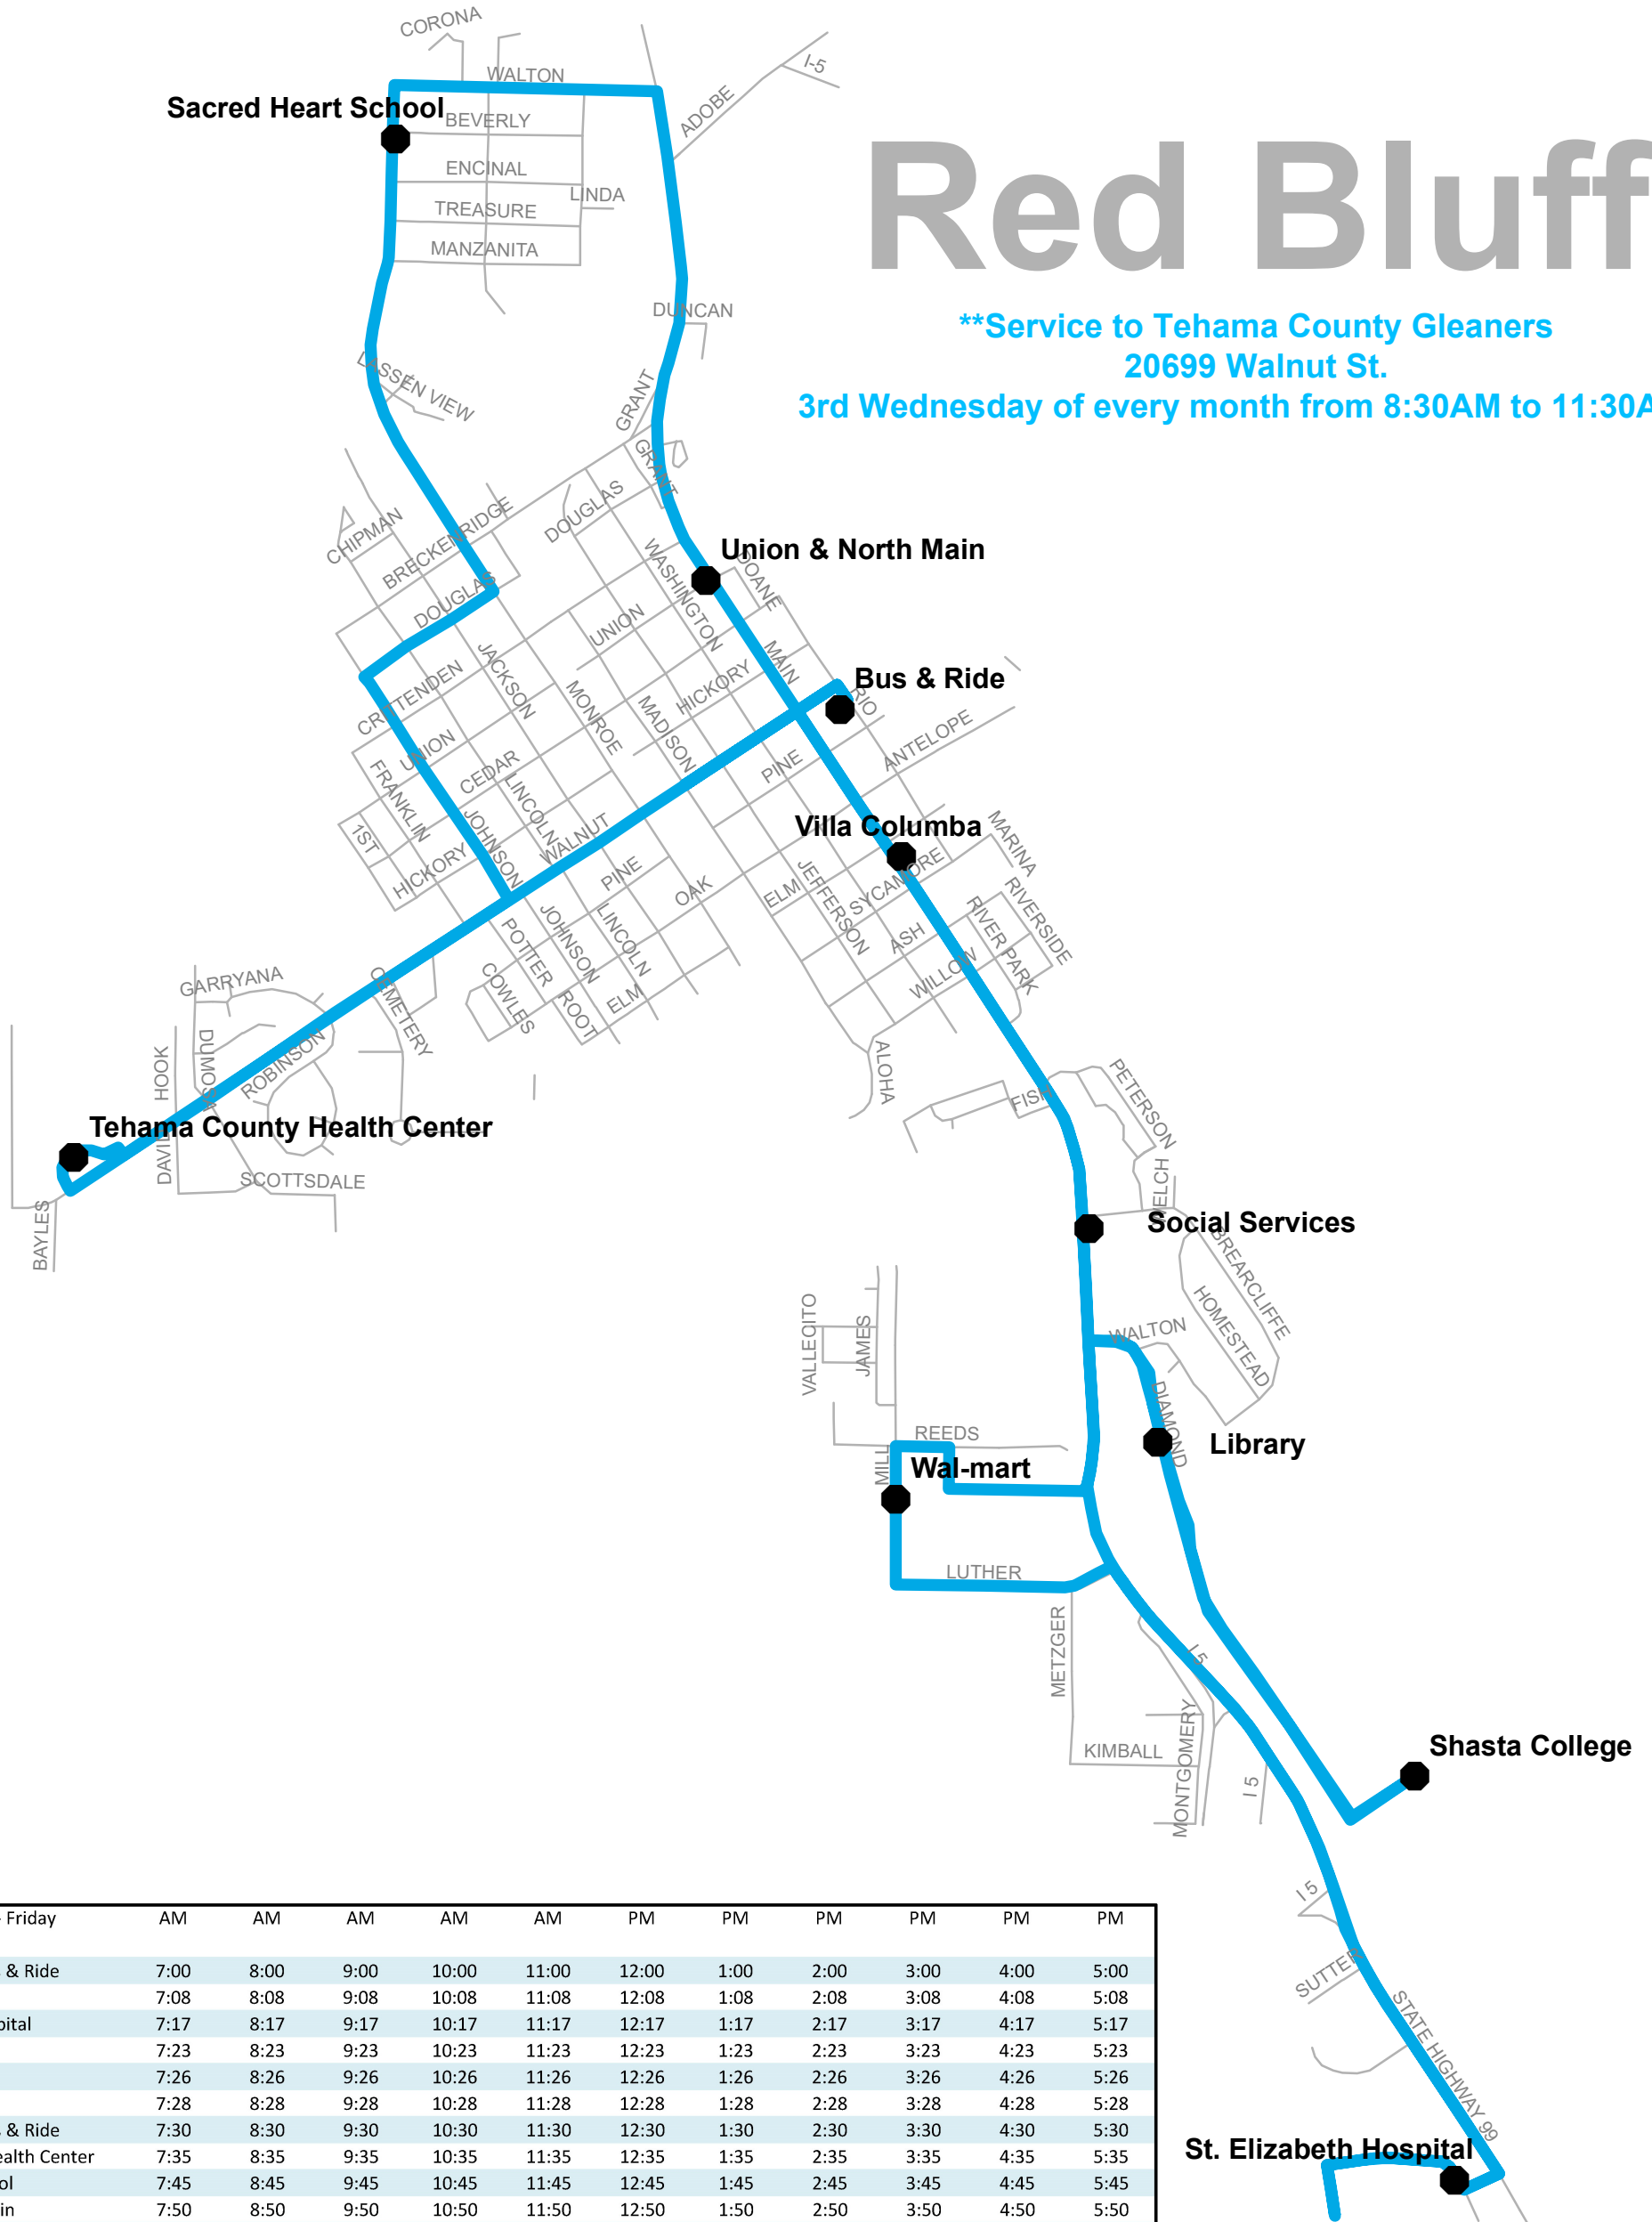

# Route 1

## City - Red Bluff, South Main/ Walnut Area

# Red Bluff

**\*\*Service to Tehama County Gleaners  
20699 Walnut St.**

**3rd Wednesday of every month from 8:30AM to 11:30AM\*\***

ROUTE 1 Monday - Friday	AM	AM	AM	AM	AM	PM	PM	PM	PM	PM	PM
Rio & Walnut - Bus & Ride	7:00	8:00	9:00	10:00	11:00	12:00	1:00	2:00	3:00	4:00	5:00
Walmart	7:08	8:08	9:08	10:08	11:08	12:08	1:08	2:08	3:08	4:08	5:08
St. Elizabeth's Hospital	7:17	8:17	9:17	10:17	11:17	12:17	1:17	2:17	3:17	4:17	5:17
Shasta College	7:23	8:23	9:23	10:23	11:23	12:23	1:23	2:23	3:23	4:23	5:23
Social Services	7:26	8:26	9:26	10:26	11:26	12:26	1:26	2:26	3:26	4:26	5:26
Villa Columba	7:28	8:28	9:28	10:28	11:28	12:28	1:28	2:28	3:28	4:28	5:28
Rio & Walnut - Bus & Ride	7:30	8:30	9:30	10:30	11:30	12:30	1:30	2:30	3:30	4:30	5:30
Tehama County Health Center	7:35	8:35	9:35	10:35	11:35	12:35	1:35	2:35	3:35	4:35	5:35
Sacred Heart School	7:45	8:45	9:45	10:45	11:45	12:45	1:45	2:45	3:45	4:45	5:45
Union & North Main	7:50	8:50	9:50	10:50	11:50	12:50	1:50	2:50	3:50	4:50	5:50
Rio & Walnut - Bus & Ride	7:55	8:55	9:55	10:55	11:55	12:55	1:55	2:55	3:55	4:55	5:55