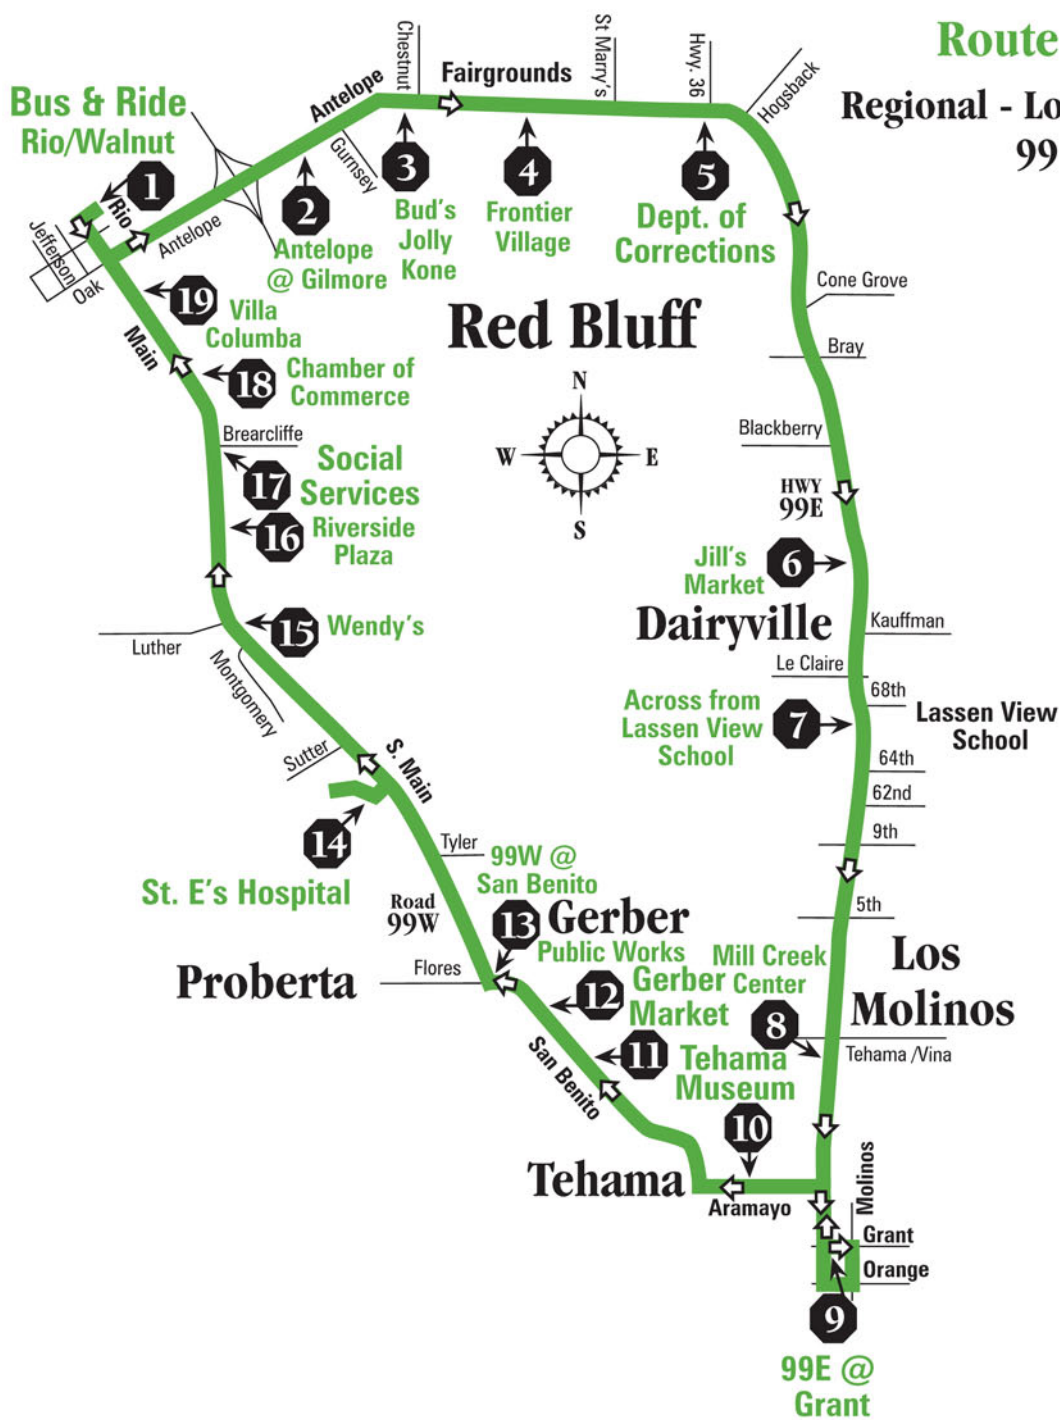

# Route 3 (P.M.)

Regional - Los Molinos/  
99 Loop Area  
(clockwise)

Bus & Ride Rio/Walnut	Dept of Corrections	99E @ Grant	Tehama Museum	Gerber Market	St. E's Hospital	Social Services	Bus & Ride Rio/Walnut
<b>1</b> →	<b>5</b> →	<b>9</b> →	<b>10</b> →	<b>11</b> →	<b>14</b> →	<b>17</b> →	<b>1</b>
12:10 P.M.	12:16	12:45	12:48	12:53	1:05	1:10	1:20
1:20	1:26	1:55	1:58	2:03	2:18	2:23	2:30
3:00	3:06	3:35	3:38	3:43	3:55	3:58	4:10
4:15	4:21	4:50	4:53	4:58	5:10	5:13	5:25
5:30	5:36	6:05	6:08	6:13	6:25	6:28	6:40