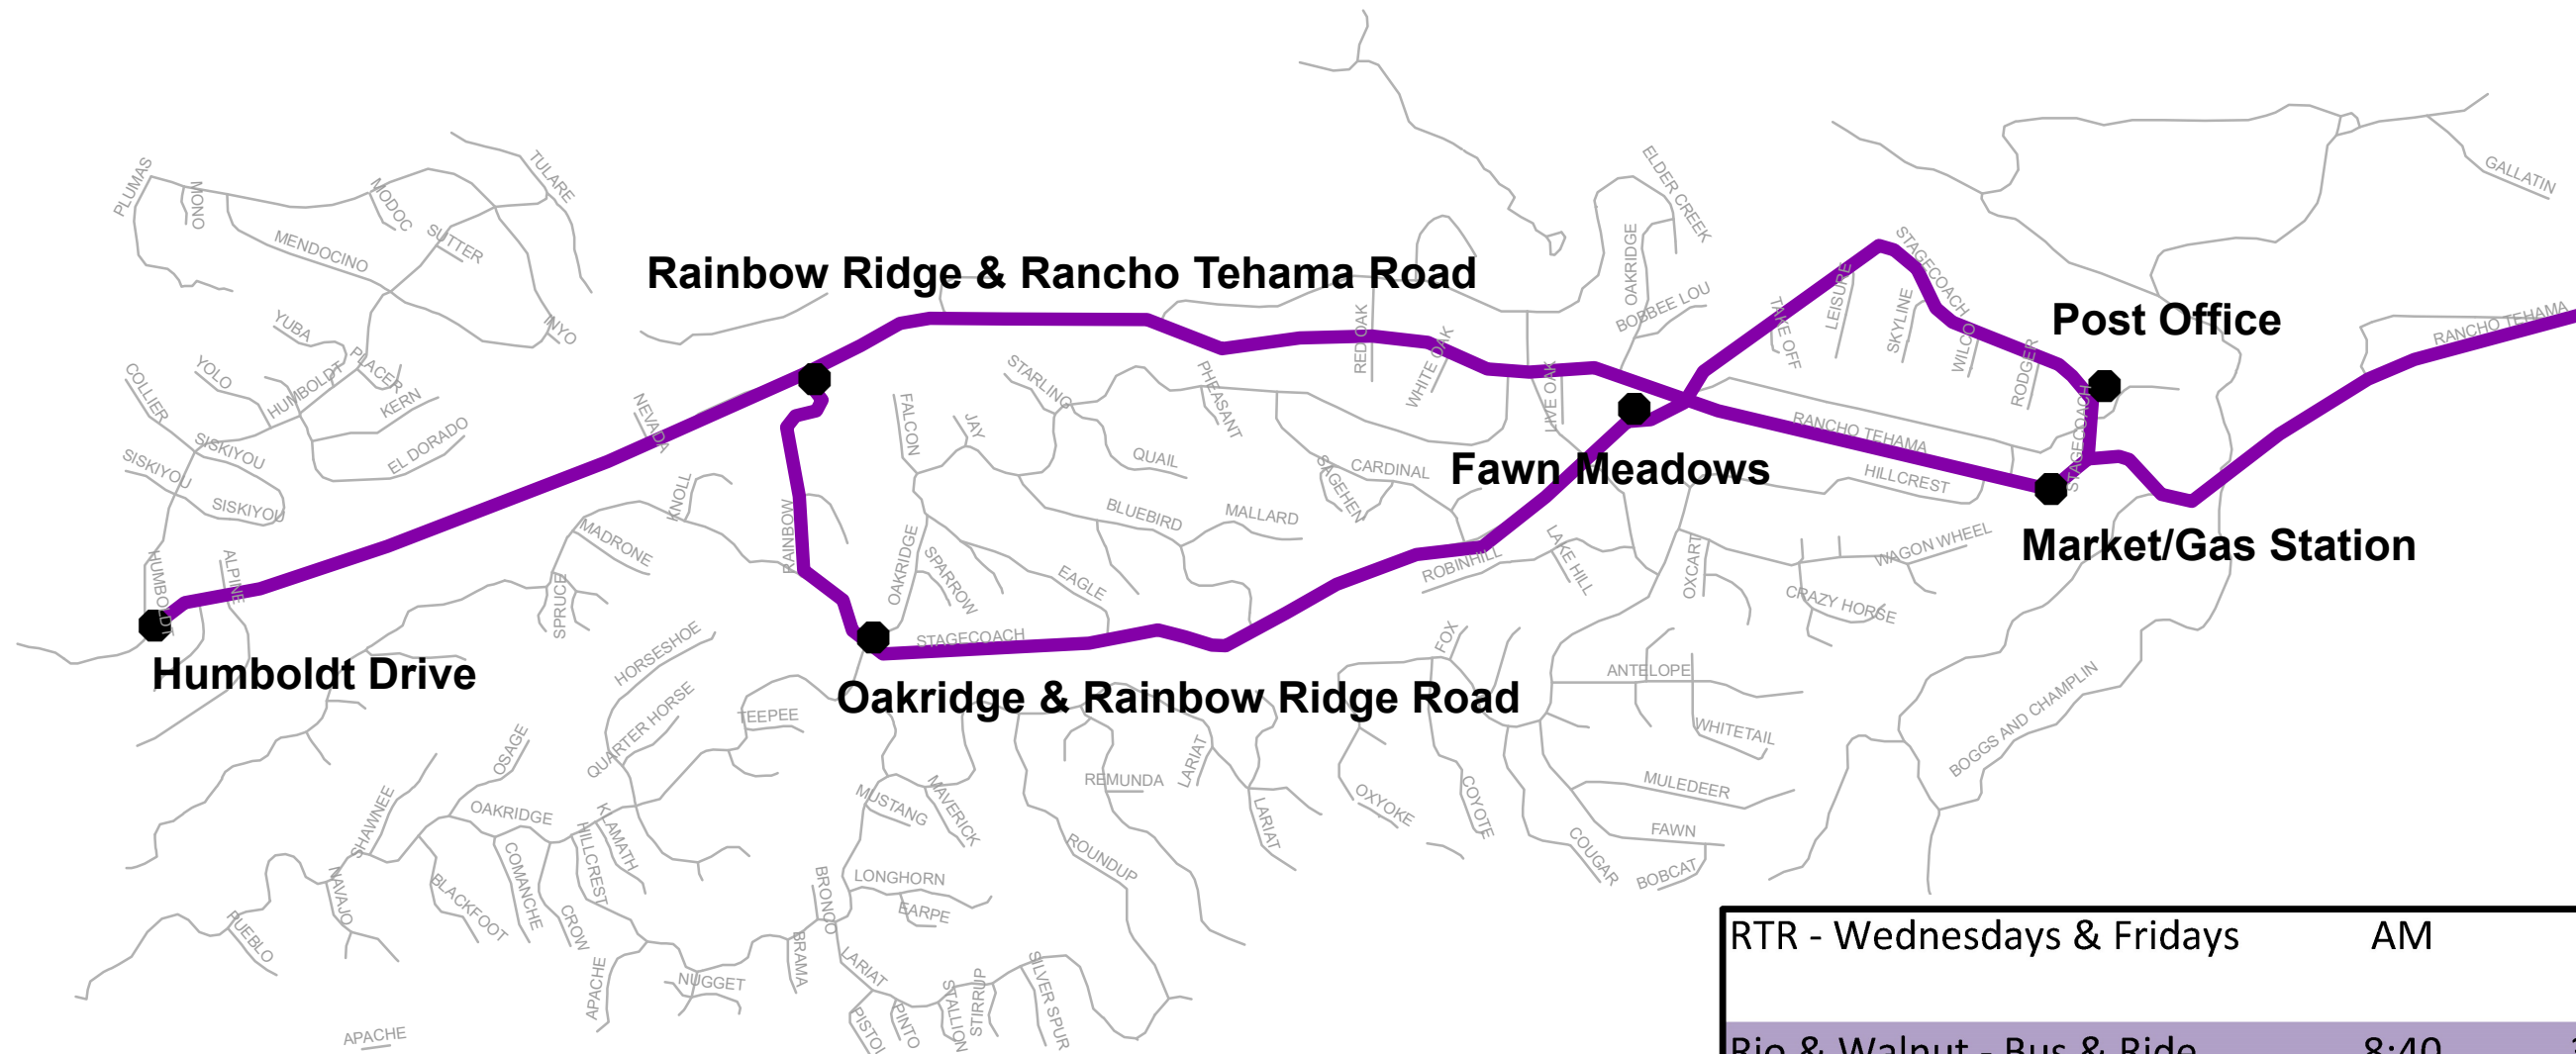

RTR Express Route

Regional - Red Bluff,
Rancho Tehama

For Additional Information Please Call (530) 385- 2877

Tehama Rural Area eXpress

**Exact Change is Required for Fares and Passes.
Buy a Pass from your Driver.
Drivers Do Not Carry Change.
For Additional Information Please Call (530) 385- 2877**

RTR - Wednesdays & Fridays	AM	PM
Rio & Walnut - Bus & Ride	8:40	3:00
RTR Gas Station/Market	9:15	3:35
Humbolt Drive (turnaround)	9:25	3:45
Rainbow Ridge & RT Road	9:30	3:50
Rainbow Ridge/Stagecoach	9:34	3:53
Fawn Meadows	9:40	4:00
RTR Post Office	9:45	4:05
Red Bluff - Bus & Ride	10:20	4:40