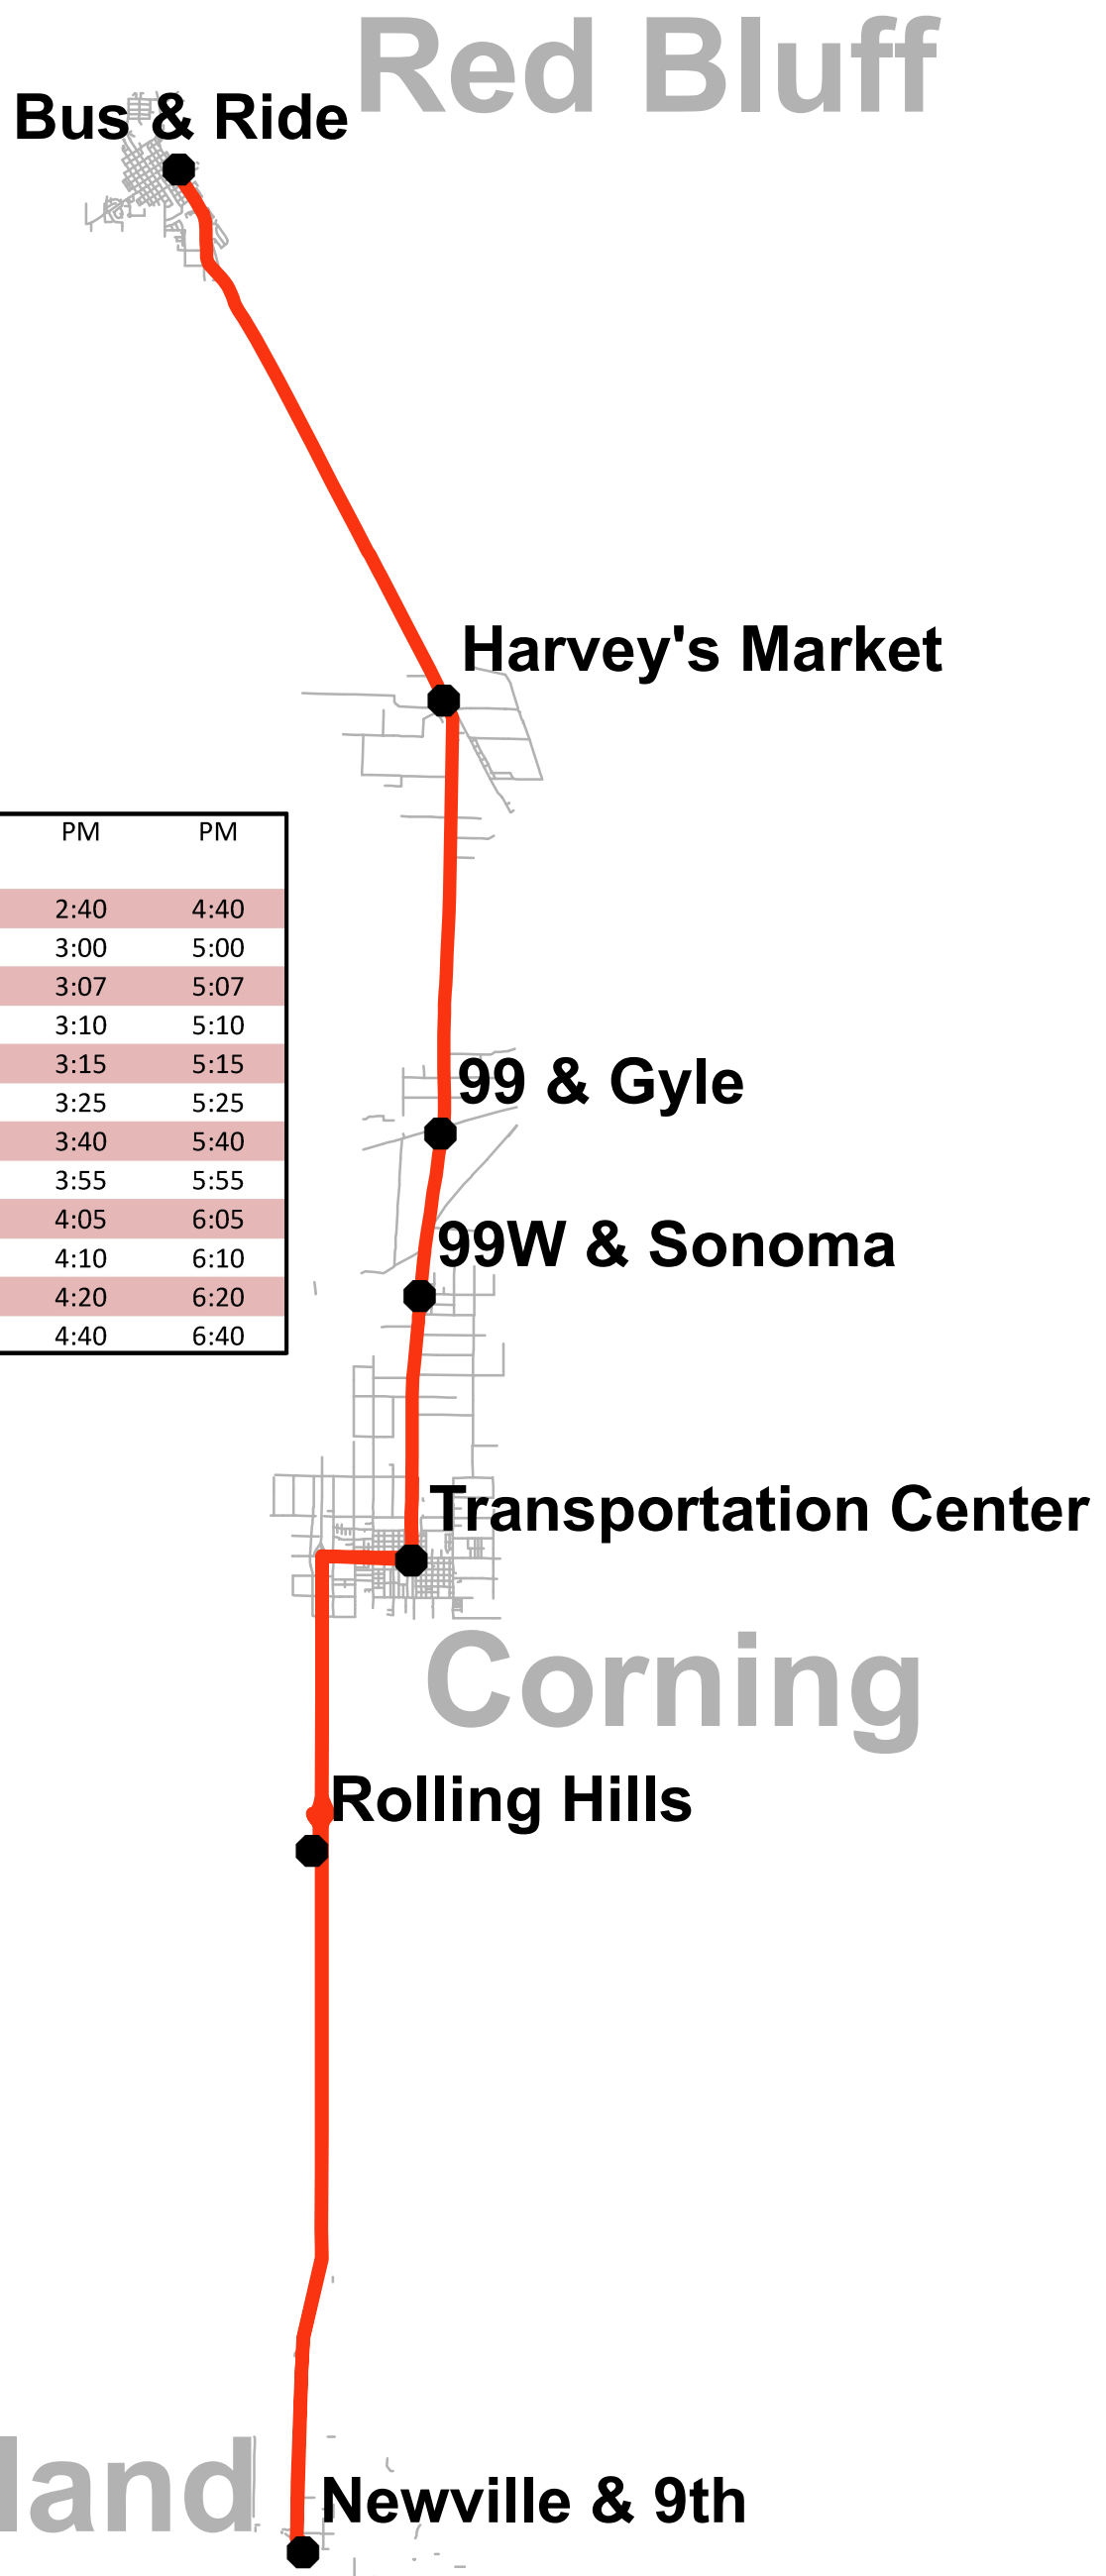

Glenn/Tehama Connect

**Regional Express -
Red Bluff Corning
and Orland**

ROUTE E5 EXPRESS Monday - Friday	AM	AM	AM	PM	PM
Rio & Walnut - Bus & Ride	6:10	8:30	10:40	2:40	4:40
Harvey's Market - Proberta	6:30	8:50	11:00	3:00	5:00
99 & Gyle	6:37	8:57	11:07	3:07	5:07
99W & Sonoma	6:40	9:00	11:10	3:10	5:10
Corning Transportation Center	6:45	9:05	11:15	3:15	5:15
Rolling Hills Casino	6:55	9:15	11:25	3:25	5:25
Newville & 9th - Orland	7:10	9:30	11:40	3:40	5:40
Rolling Hills Casino	7:25	9:45	11:55	3:55	5:55
Corning Transportation Center	7:35	9:55	12:05	4:05	6:05
99W & Sonoma	7:40	10:00	12:10	4:10	6:10
Harvey's Market - Proberta	7:50	10:10	12:20	4:20	6:20
Rio & Walnut - Bus & Ride	8:10	10:30	12:40	4:40	6:40