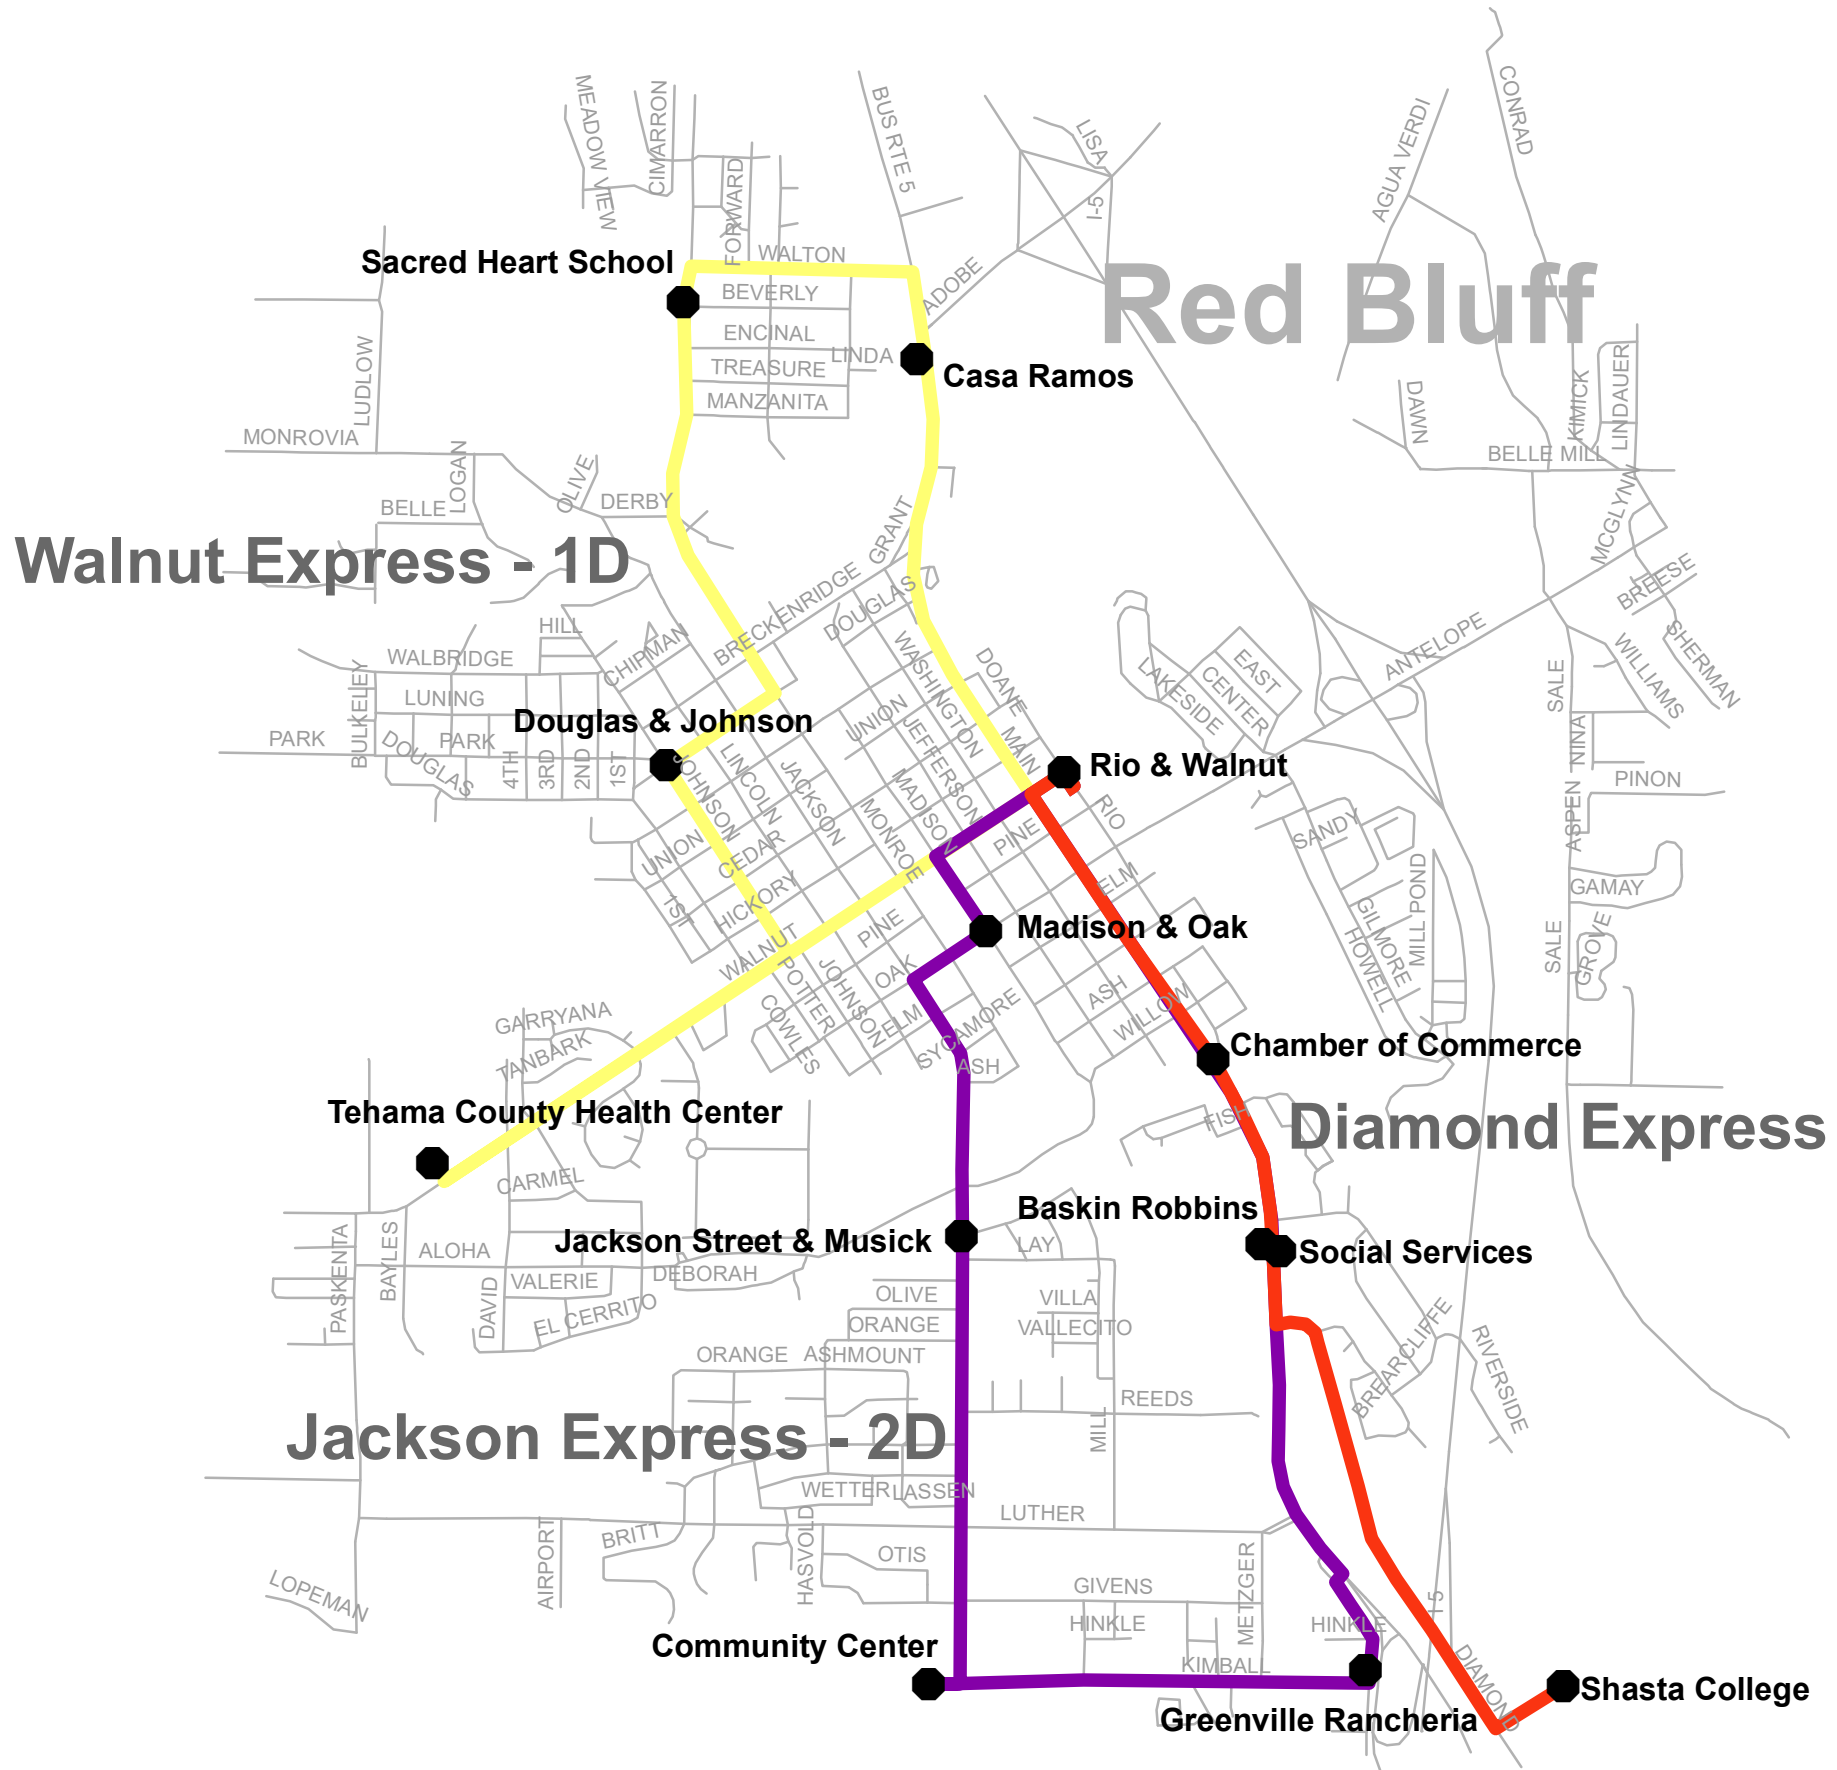

Diamond Express Route

City - Red Bluff

Route 1D - Walnut Express						
	1	2	3	4	5	6
Day	Bus & Ride Rio & Walnut	Tehama County Health Ctr	Douglas @ Johnson	Sacred Heart School	Casa Ramos	Bus & Ride Rio & Walnut
Mon-Fri AM	7:05	7:10	7:15	7:20	7:25	7:35
Mon-Thur PM	5:30	5:35	5:40	5:45	5:50	6:00

Route - Diamond Express - Shasta College Pilot							
	1	2	3	4	5	6	7
Day	Bus & Ride Rio & Walnut	Baskin Robbins	Shasta College (Arrive)	Shasta College (Depart)	Social Services	Chamber of Commerce	Bus & Ride Rio & Walnut
Mon-Fri	7:35	7:41	7:45	***	***	***	***
Friday	11:35	11:41	11:45	11:50	11:54	11:56	12:00
Mon-Thur	12:35	12:41	12:45	12:50	12:54	12:56	1:00
Mon-Thur	3:35	3:41	3:45	3:50	3:54	3:56	4:00
Mon-Thur	5:00	5:06	5:10	5:15	5:19	5:22	5:30

Route 2D - Jackson Express						
	1	2	3	4	5	6
Day	Rio & Walnut	Greenville Rancheria	Community Center	Jackson St. @ Musick	Madison & Oak	Bus & Ride Rio & Walnut
Mon-Fri	7:05	7:14	7:15	7:20	7:25	7:35
Mon-Thur	5:30	5:35	5:40	5:45	5:50	6:00