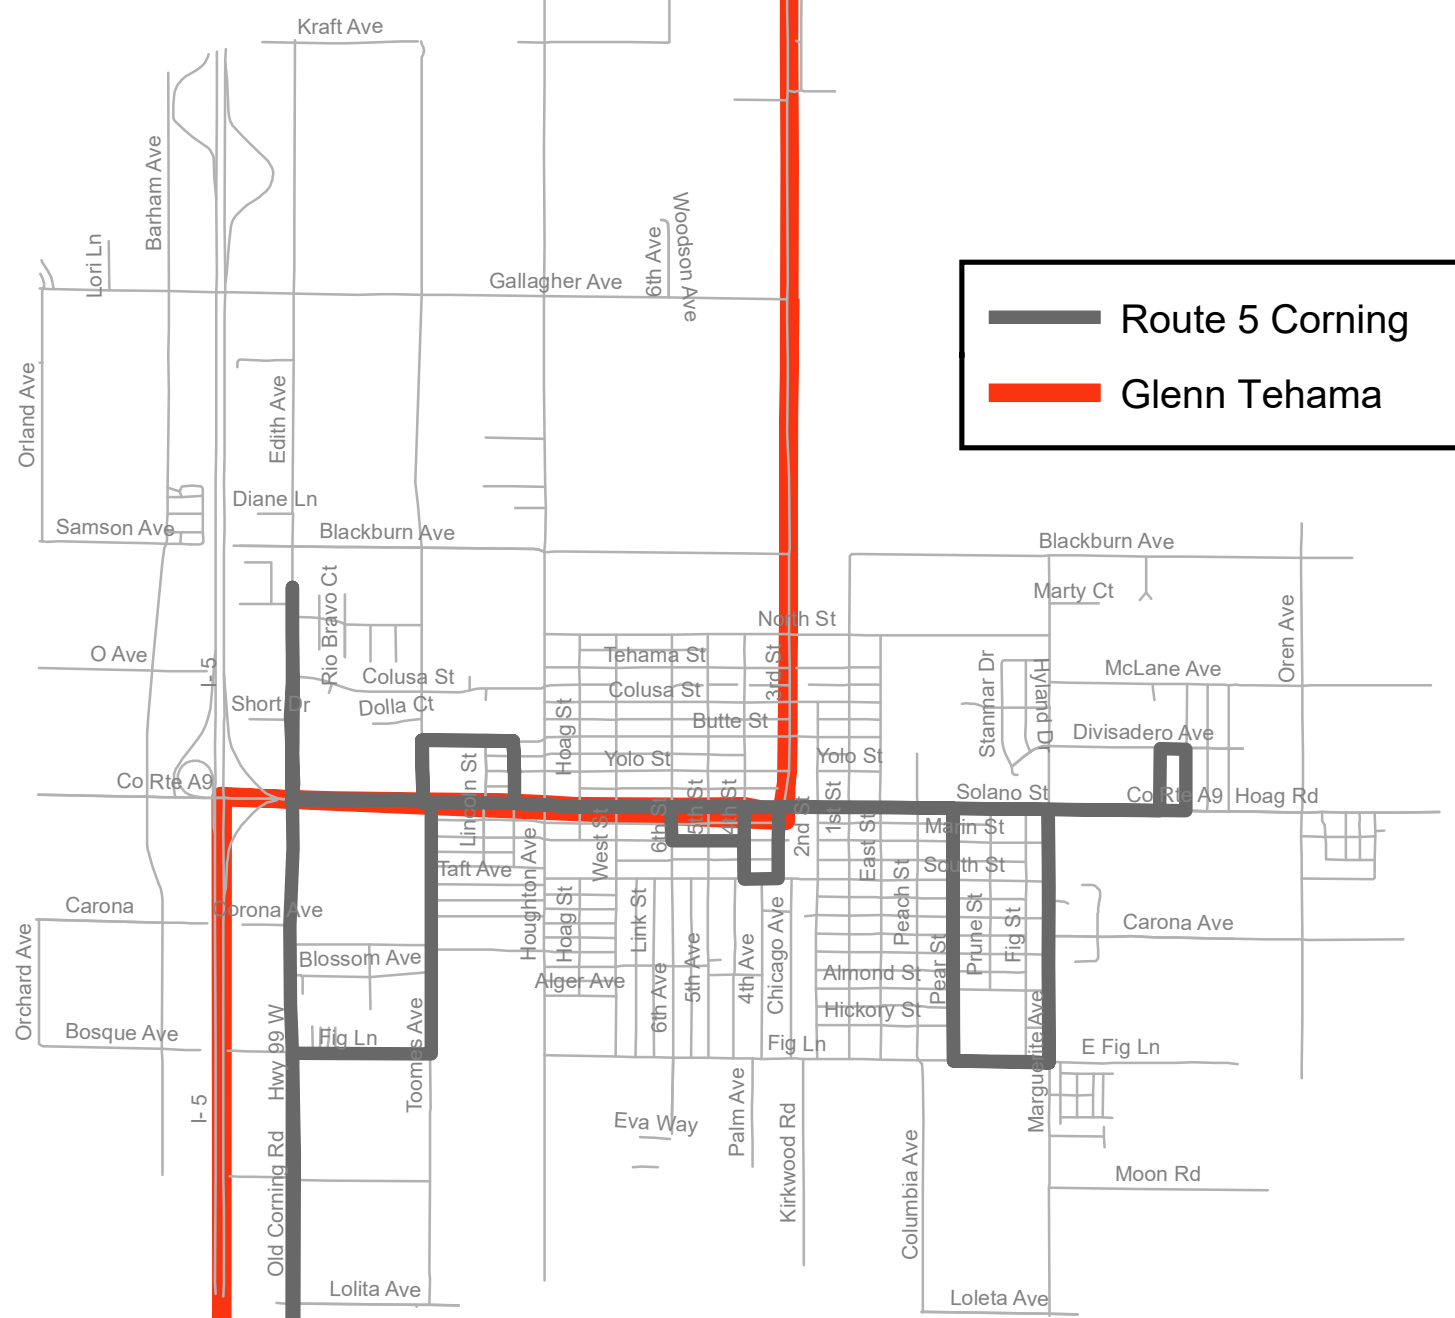

# TRAX Routes

## Corning

Rolling Hills Casino

ROUTE 5 Monday - Friday	AM	AM	AM	PM	PM	PM	PM
Spring Mountain Apts.	7:05	8:20	10:35	11:50	1:05	2:35	3:50
Safeway	7:07	8:22	10:37	11:52	1:07	3:37	3:52
South Avenue	7:13	8:28	10:43	11:58	1:13	2:43	3:58
Rolling Hills Casino	7:21	8:36	10:51	12:06	1:21	2:51	4:06
Iron Skillet/South Avenue	7:29	8:44	10:59	12:14	1:29	2:59	4:14
Toomes @ Solano	7:37	8:52	11:07	12:22	1:37	3:07	4:22
Senior Center	7:43	9:58	11:13	12:28	1:43	3:13	4:28
Transportation Center	7:45	9:00	11:15	12:30	1:45	3:15	4:30
Maywood School	7:50	9:05	11:20	12:35	1:50	3:20	4:35
Social Sevcies/Corning Med.	7:54	9:09	11:24	12:39	1:54	3:24	4:39
Corning City Hall	8:01	9:16	11:31	12:46	2:01	3:31	4:46
Senior Center	8:03	9:18	11:33	12:48	2:03	3:33	4:48
Ace Hardware	8:10	9:25	11:40	12:55	2:10	3:40	4:55
Across Spring Mt. Apts	8:20	9:35	11:50	1:05	2:20	3:50	5:05

ROUTE E5 EXPRESS Monday - Friday	AM	AM	AM	PM	PM
Rio & Walnut - Bus & Ride	6:10	8:30	10:40	2:40	4:40
Harvey's Market - Proberta	6:30	8:50	11:00	3:00	5:00
99 & Gyle	6:37	8:57	11:07	3:07	5:07
99W & Sonoma	6:40	9:00	11:10	3:10	5:10
Corning Transportation Center	6:45	9:05	11:15	3:15	5:15
Rolling Hills Casino	6:55	9:15	11:25	3:25	5:25
Newville & 9th - Orland	7:10	9:30	11:40	3:40	5:40
Rolling Hills Casino	7:25	9:45	11:55	3:55	5:55
Corning Transportation Center	7:35	9:55	12:05	4:05	6:05
99W & Sonoma	7:40	10:00	12:10	4:10	6:10
Harvey's Market - Proberta	7:50	10:10	12:20	4:20	6:20
Rio & Walnut - Bus & Ride	8:10	10:30	12:40	4:40	6:40